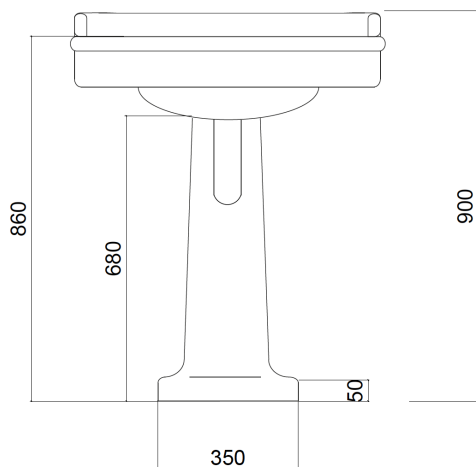

## MEDIUM PARIS BASIN ON PEDESTAL

The Paris basin is a reproduction of a classic bow fronted 1920's basin. Seen here on a pedestal, it can also be mounted on a frame and comes in small, medium and large sizes. Available with one, two, three or no tap holes. Material: Vitreous China