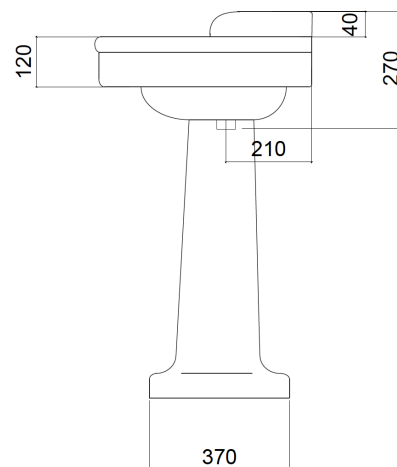

## MEDIUM PARIS BASIN ON PEDESTAL

The Paris basin is a reproduction of a classic bow fronted 1920's basin. Seen here on a pedestal, it can also be mounted on a frame and comes in small, medium and large sizes. Available with one, two, three or no tap holes. Material: Vitreous China