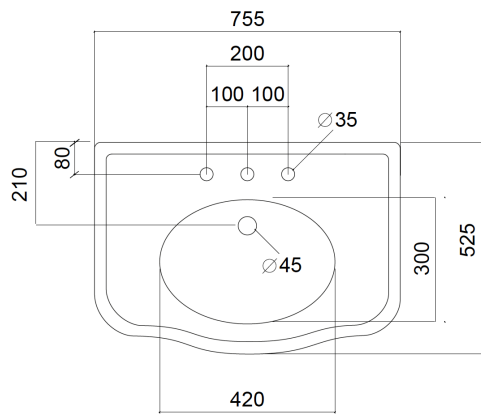

## MEDIUM PARIS BASIN ON PEDESTAL

The Paris basin is a reproduction of a classic bow fronted 1920's basin. Seen here on a pedestal, it can also be mounted on a frame and comes in small, medium and large sizes. Available with one, two, three or no tap holes. Material: Vitreous China

THE  
WATER/  
MONOPOLY

10/14 Lonsdale Road, London, NW6 6RD  
4 (0)20 7624 2636 [thewatermonopoly.com](http://thewatermonopoly.com)

V: 19.08.21