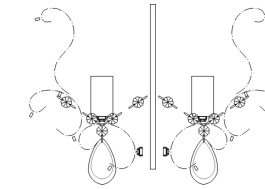

# INSTRUCTION

**Model:** FR2302WL-02S

Wall Lamp

2 x E14 (40W)

FREYA-LIGHT.COM