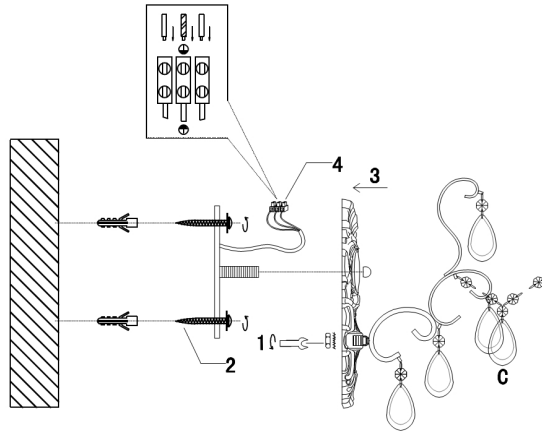

# INSTRUCTION

**Model:** FR2302WL-02S

Wall Lamp

2 x E14 (40W)

FREYA-LIGHT.COM