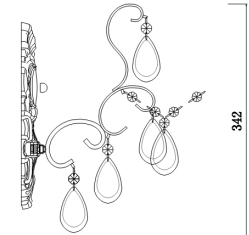

# INSTRUCTION

**Model:** FR2302WL-02S

Wall Lamp

2 x E14 (40W)

FREYA-LIGHT.COM