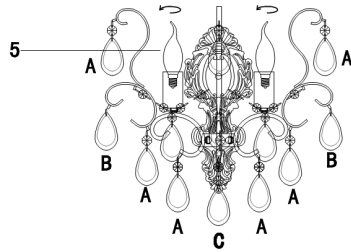

# INSTRUCTION

**Model:** FR2302WL-02S

Wall Lamp

2 x E14 (40W)

FREYA-LIGHT.COM