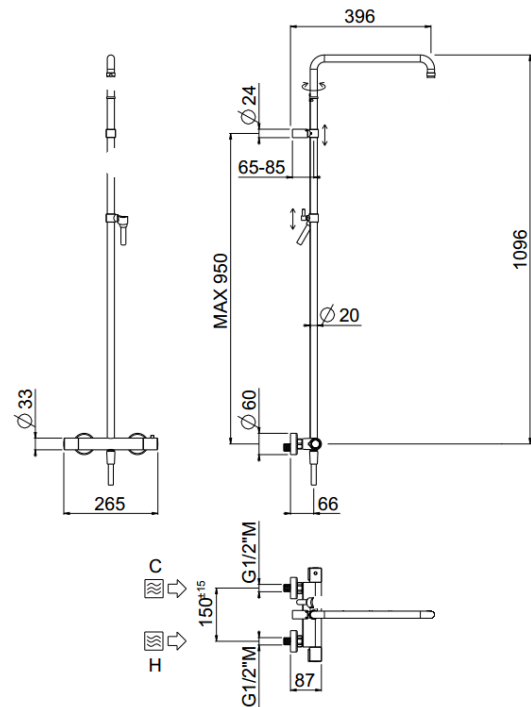

Rigoletto

Rigoletto single shower column
00-0800-CR

TECHNICAL INFORMATION

Bridge shower column including exposed thermostatic mixer with diverter, turning bar with adjustable mounting. Without shower and shower head. Smooth double anti-torsion PVC flexible hose, cm 150. CHROME

Flow rate:
x rubinetto

FEATURES

double anti-torsion

adjustable column

PICTURE

TECHNICAL DRAWING

SPARE PARTS

ORIC031
T°