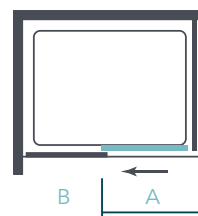

Essence Framed SLIDING DOOR

SIDE PANEL OPTIONAL

MERLYN
IONIC

FEATURES & BENEFITS

- Easy clean quick release rollers
- Chrome finishing including top cover caps
- Smooth action extra strong rollers
- Reversible
- Concealed fixings

Product Information

Size	Adjustment (Min-Max)	Order Code
1000	930-990	DWH04A0
1100	1030-1090	DWH04BI
1200	1130-1190	DWH04C0
1400	1330-1390	DWH04DH
1700	1630-1690	DWH04EH
Optional Side Panel		
760	720-750	DWH07B0
800	760-790	DWH07D0
900	860-890	DWH07E0

Configuration

A = Door Opening
B = Fixed Panel

Size	A	B
1000	360	380
1100	410	430
1200	460	480
1400	560	580
1700	560	880