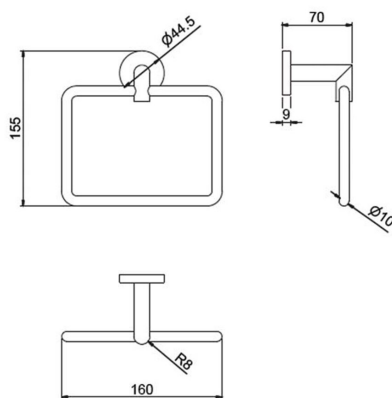

## Ring - SIL

## Product Information

- Code: 12844
- Kind of product: Ring
- Catalogue: ECOLine
- Family: SIL
- Dimensions: 160x155x70 mm
- Materials: Zamak and chrome brass
- Finishes: chrome

## Dimensions

160 x 155 x 70 mm