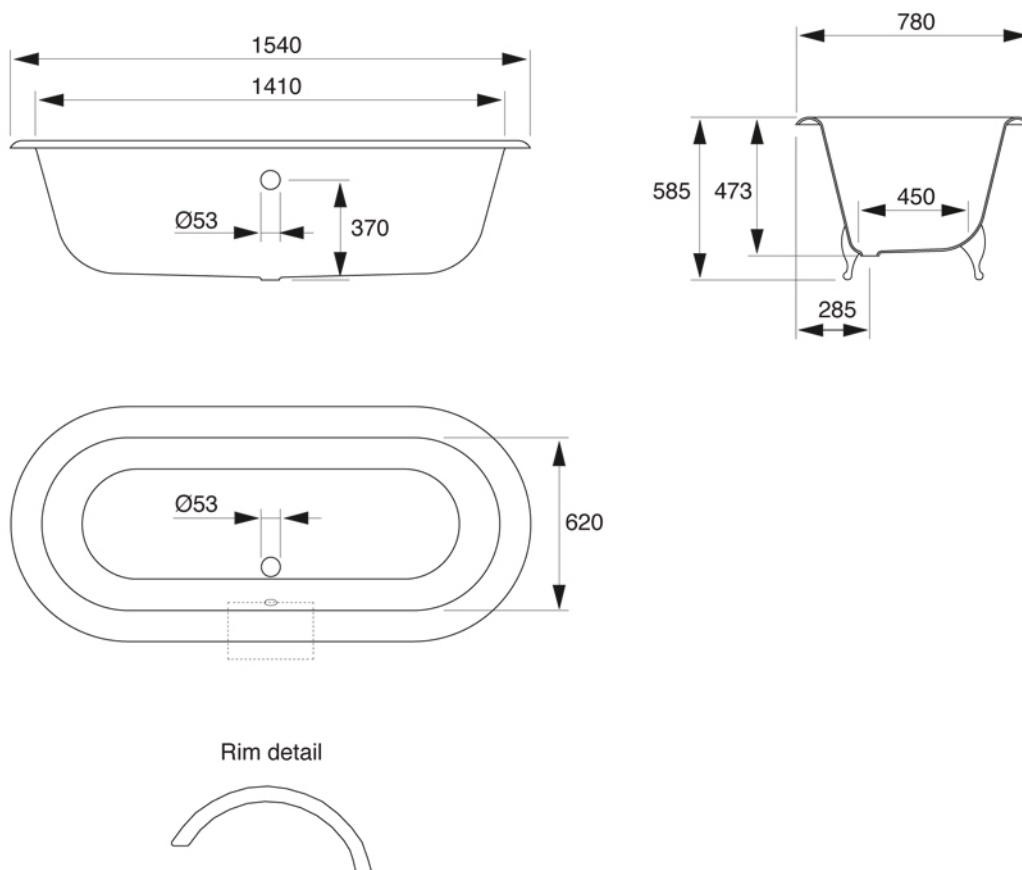

Feet model	A (mm)	B (mm)
Ball & Claw	1080	380
Flower	1030	330

CAST IRON BATHTUB Collection	
Code	Description
9153 9154	Cast iron bathtub 1700x780 (Kg. 129 - Lt. 190) Without taps holes, external unfinished With taps holes, external unfinished

Verona - Italy
tel. +39 045 8006917
fax. +39 045 8020111
gentry-home.com

CAST IRON BATHTUB Collection	
Code	Description
9130	Cast iron bathtub 1540x780
(kg. 113 - Lt. 170) Without taps holes, external unfinished
103	External painting External painting White
105	External painting RAL
106	Gold leaf decoration
107	Silver leaf decoration

Verona - Italy
tel. +39 045 8006917
fax. +39 045 8020111
gentry-home.com

Ball and Claw

Flower

CAST IRON BATHTUB Collection	
Code	Description
9168 9171 9169-C 9170-I/N/O/OR 9170-B/ND/R	Ball&Claw cast iron feet Unfinished White Chrome Incalux, Nickel, Dark Gold, Rose Gold Bronze, Dark Nickel, Copper Flower cast iron feet Unfinished White Chrome Incalux, Nickel, Dark Gold, Rose Gold Bronze, Dark Nickel, Copper
9196 9199 9197-C 9198-I/N/O/OR 9198-B/ND/R	Ball&Claw cast iron feet Unfinished White Chrome Incalux, Nickel, Dark Gold, Rose Gold Bronze, Dark Nickel, Copper Flower cast iron feet Unfinished White Chrome Incalux, Nickel, Dark Gold, Rose Gold Bronze, Dark Nickel, Copper

Verona - Italy
 tel. +39 045 8006917
 fax. +39 045 8020111
 gentry-home.com

CAST IRON BATHTUB Collection	
Code	Description
0190-C 0191-I/N/O/OR 0191-B/ND/R	<p>Exposed bath waste with drain stopper chain and overflow with exposed pipes for floor connector and siphon</p> <p>Chrome Incalux, Nickel, Dark Gold, Rose Gold Bronze, Dark Nickel, Copper</p>