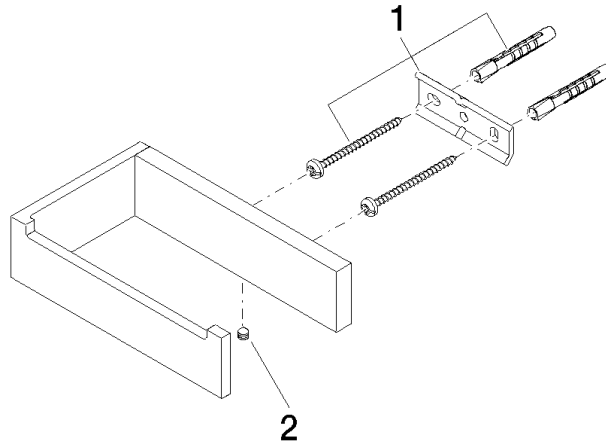

Tissue holder without cover - Champagne (22kt Gold)

83 500 780

mm [inches]

83 500 780

Parts for other
finishes can be found
here: [Chrome](#)

Tissue holder without cover - Champagne (22kt Gold)

MEM

83 500 780

Spare parts list

No.	Item Number	Name	Quantity used	Delivery time
	05 17 20 718 00 90	fixing set	2	2