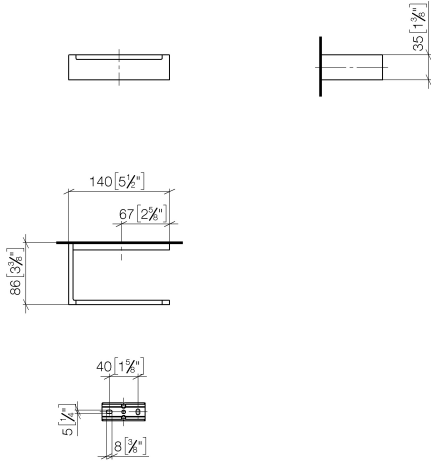

Tissue holder without cover - Champagne (22kt Gold)

MEM

83 500 780

- width 140mm
- height 35 mm
- 85mm projection

Fits: MEM, CYO

	Champagne (22kt Gold)	83 500 780-47
	Chrome	83 500 780-00
	Brushed Platinum	83 500 780-06
	Platinum	83 500 780-08
	Dark Chrome	83 500 780-19
	Brushed Durabronze (23kt Gold)	83 500 780-28
	Brushed Champagne (22kt Gold)	83 500 780-46
	Brushed Dark Platinum	83 500 780-99

Tissue holder without cover - Champagne (22kt Gold)

83 500 780

mm [inches]

83 500 780

Parts for other
finishes can be found
here: [Chrome](#)

Tissue holder without cover - Champagne (22kt Gold)

MEM

83 500 780

Spare parts list

No.	Item Number	Name	Quantity used	Delivery time
	05 17 20 718 00 90	fixing set	2	2