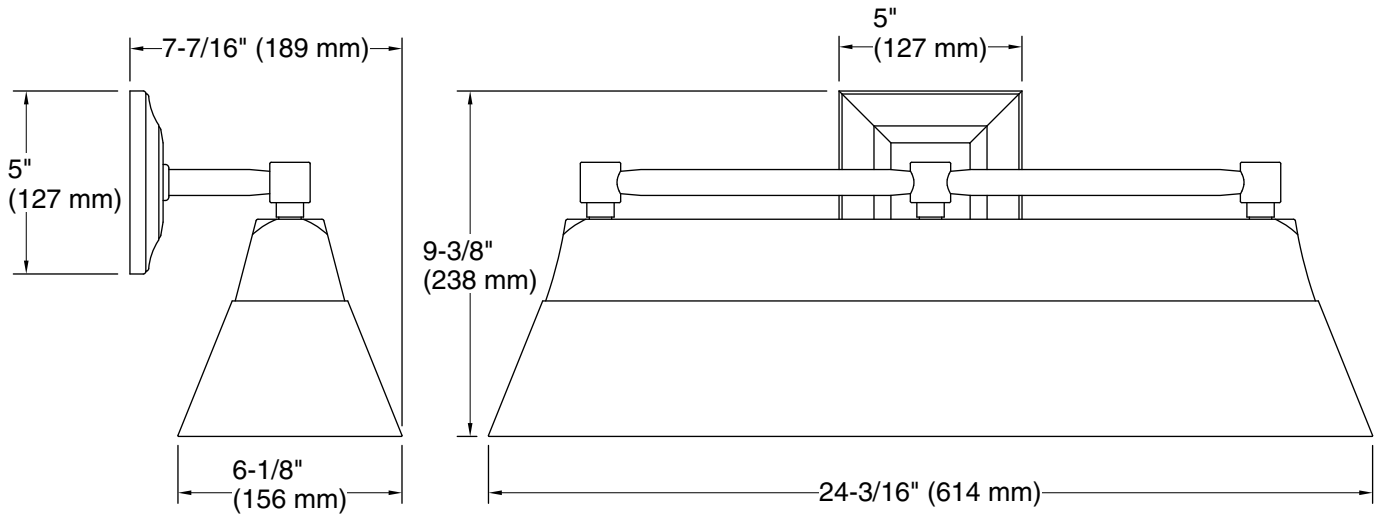

Required Electrical Service

One circuit required.

Lights: 120 V, 60 Hz

Technical Information

All product dimensions are nominal.

Installation Type: Wall-mount

Material: Brass

Number of Lights: 1

Lighting Type: Integrated LED

Number of Shades: 1

Shade Type: Glass - frosted

Electrical component rating: LED: 60 Hz, 23 W, 1100 Lumens, 3000K