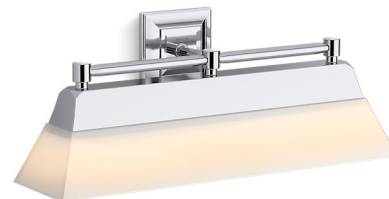

Features

- A perfect compliment to our Memoirs suite of products.
- Frosted glass shades that perfectly diffuse the light, reducing glare in the bathroom.
- Integrated LED.
- Suitable for damp locations, per UL 1598.

Material

- Manufactured with quality materials and complimented with a meticulous finishing process.
- Durable finishes engineered to last and designed to match KOHLER faucet finishes.

Installation

- Installation hardware included.

Technical Information

All product dimensions are nominal.

Installation Type: Wall-mount

Material: Brass

Number of Lights: 1

Lighting Type: Integrated LED

Number of Shades: 1

Shade Type: Glass - frosted