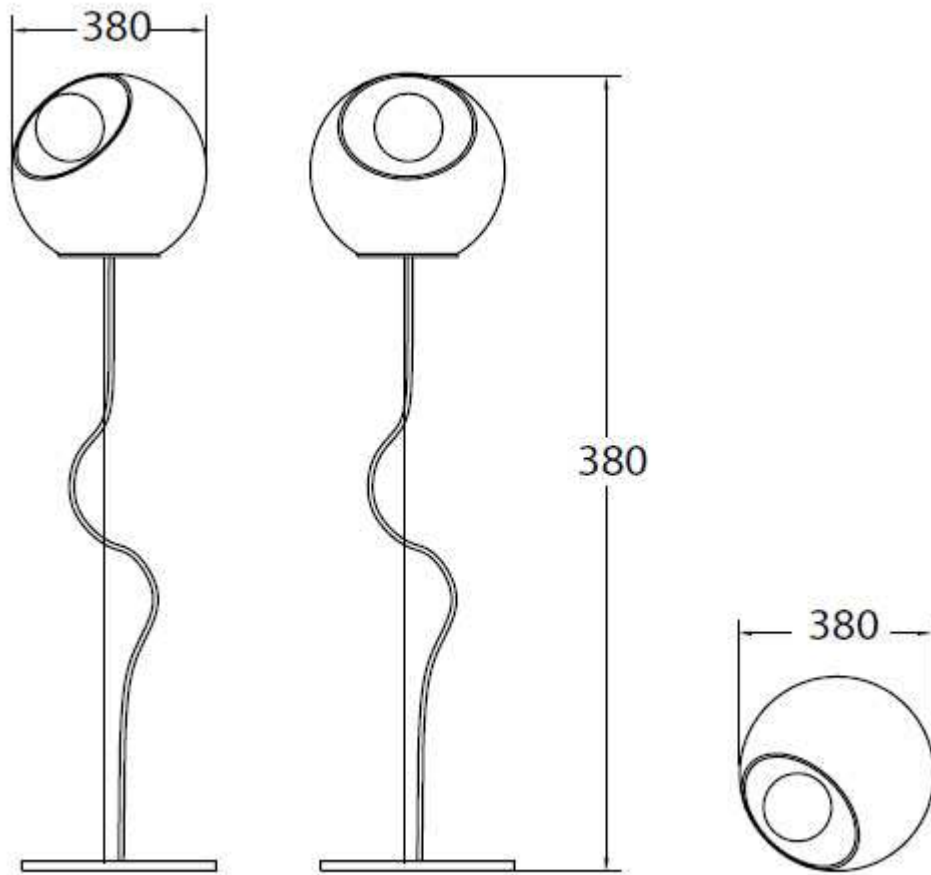

Piantane in ferro laccato h120cm per lampada bool

Lacquered iron floor pedestal h120cm for bool lamp

code: LABOPI