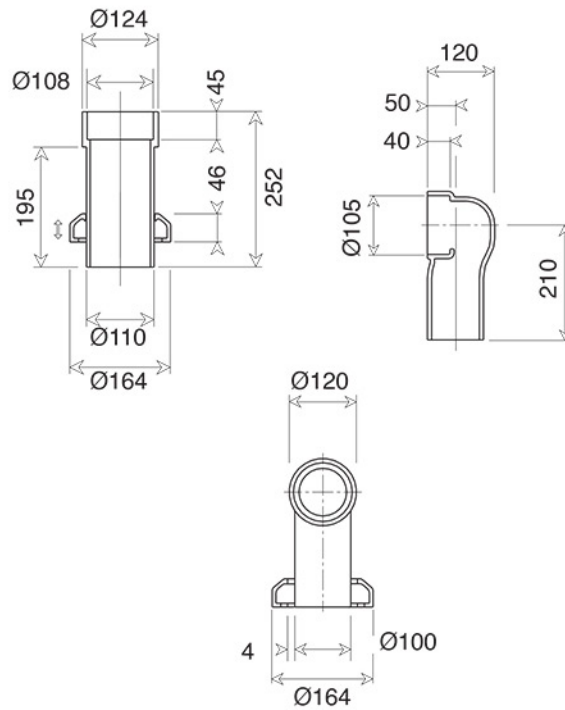

VICTORIAN Collection	
Code	Description
2005 OLD2005	<b>Closet W.C. (wall drain)</b> White Old White
GRDN2005 OSBR2005	<b>Decorated</b> Garden Pattern Blue Pattern

Verona - Italy  
 tel. +39 045 8006917  
 fax. +39 045 8020111  
 gentry-home.com

VICTORIAN Collection	
Code	Description
9999 OLD9999	<b>Pottery pan connector for floor trap</b> White Old White
9998 OLD9998	<b>Pottery pan connector for wall trap</b> White Old White
9997 OLD9997	<b>Pottery pan connector collar</b> White Old White

Verona - Italy  
tel. +39 045 8006917  
fax. +39 045 8020111  
gentry-home.com

VICTORIAN Collection	
Code	Description
	<b>Toilet seat sold separately - See SEATS</b>

Verona - Italy  
 tel. +39 045 8006917  
 fax. +39 045 8020111  
 gentry-home.com