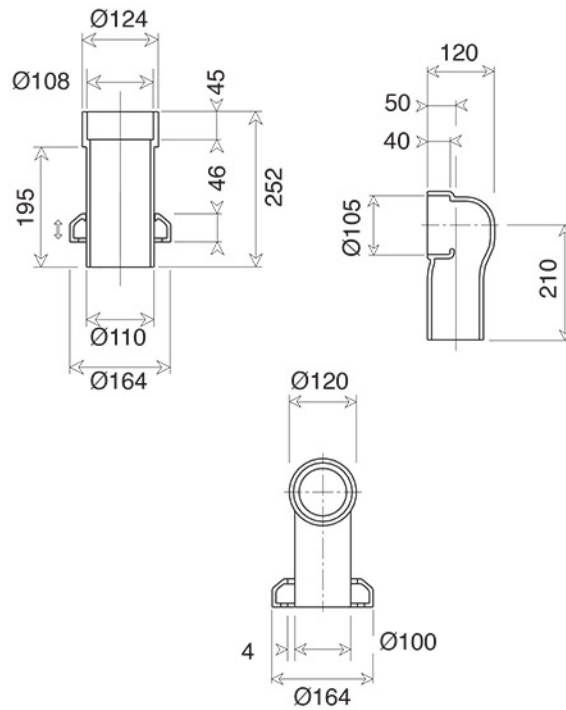

VICTORIAN Collection	
Code	Description
2004 OLD2004	Close coupled closet (wall) White Old White
GRDN2004 OSBR2004	Decorated Garden Pattern Blue Pattern
2008 OLD2008	Close coupled cistern White Old White
2024	Close coupled cistern fittings
GRDN2008 OSBR2008	Decorated Garden Pattern Blue Pattern
2024	Close coupled cistern fittings
2031-C 2032-I/N/O/OR 2032-B/ND/R	Lever for close coupled cistern Chrome Incalux, Nickel, Dark Gold, Rose Gold Bronze, Dark Nickel, Copper

Verona - Italy
tel. +39 045 8006917
fax. +39 045 8020111
gentry-home.com

VICTORIAN Collection	
Code	Description
9999 OLD9999	Pottery pan connector for floor trap White Old White
9998 OLD9998	Pottery pan connector for wall trap White Old White

Verona - Italy
tel. +39 045 8006917
fax. +39 045 8020111
gentry-home.com

VICTORIAN Collection	
Code	Description
	Toilet seat sold separately - See SEATS

Verona - Italy
 tel. +39 045 8006917
 fax. +39 045 8020111
 gentry-home.com