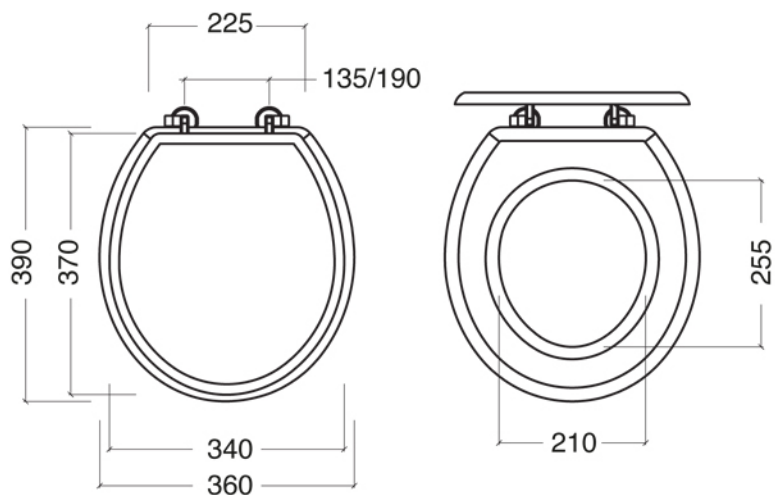

VICTORIAN Collection	
Code	Description
	Toilet seat sold separately - See SEATS

Verona - Italy
tel. +39 045 8006917
fax. +39 045 8020111
gentry-home.com