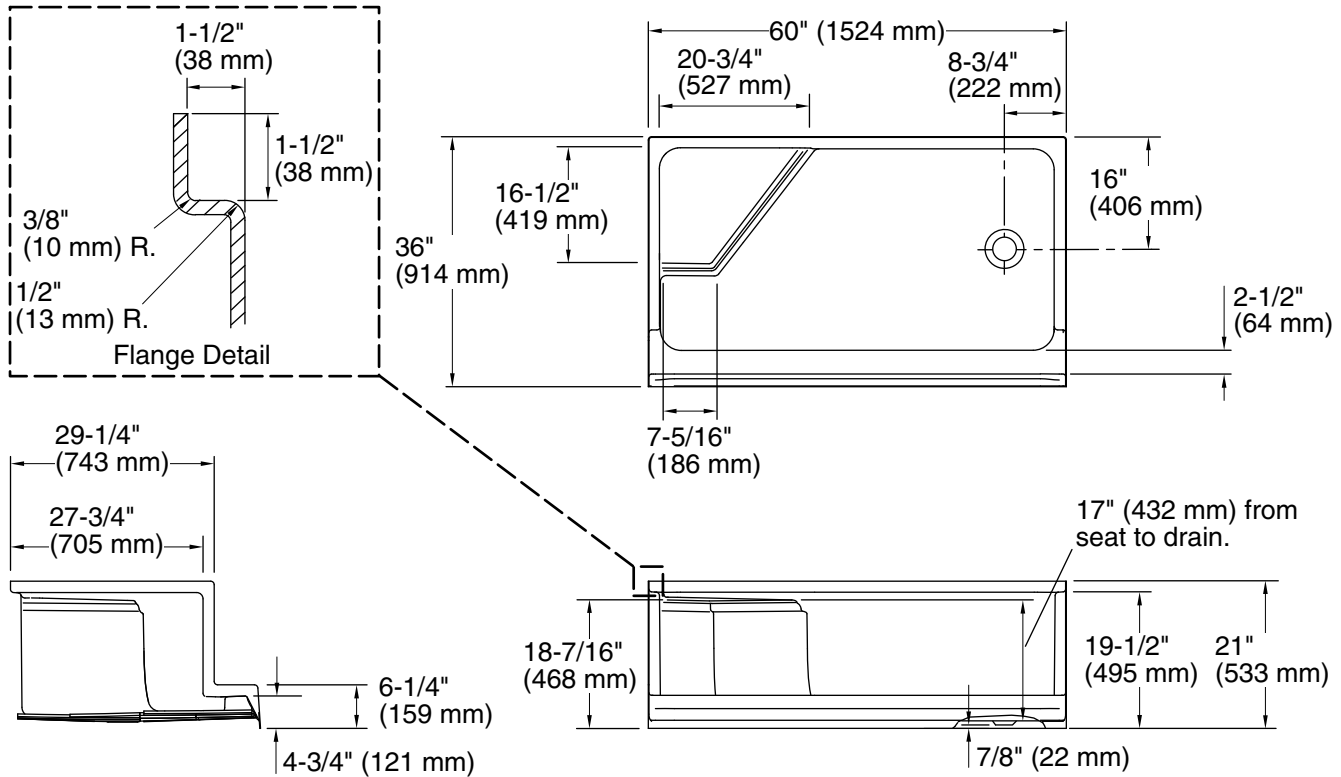

### Technical Information

All product dimensions are nominal.

Installation:	Three-wall alcove
Drain location:	Right
Weight:	94 lbs (42.6 kg)
Minimum floor load:	21 lbs/ft <sup>2</sup> (102.5 kg/m <sup>2</sup> )