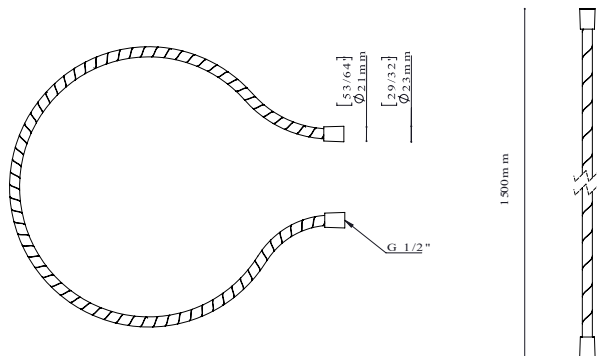

Shower hose natural rubber

QTOO collection

d line

PRODUCT DATA SHEET

ITEM NUMBER	SURFACE
QS5420M	Matt white
QS5420B	Matt black

PRODUCT
Shower hose of natural rubber

PICTURE

TENDER TEXT
Shower hose of natural rubber. 10 year full warranty.

PRODUCT SPECIFICATION
Length 59" _1500mm
1/2" connection

DRAWING

SPARE PARTS / ACCESSORIES:

PRODUCT CARE

d line products are produced in the highest quality stainless steel, marine grade, AISI 316. To sustain the unique d line finish appearance please follow the below instructions: