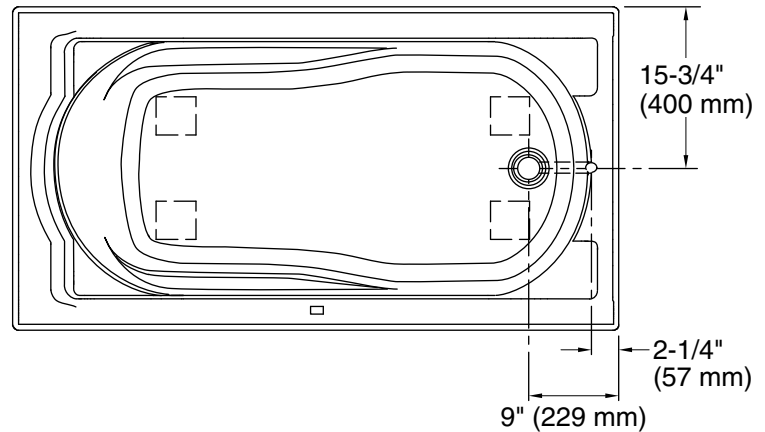

### Technical Information

All product dimensions are nominal.

Installation:	Three-wall alcove
Drain location:	Right
Basin area, bottom:	42" x 20" (1067 mm x 508 mm)
Basin area, top:	51" x 24" (1295 mm x 610 mm)
Weight:	80 lbs (36.3 kg)
Minimum floor load:	41 lbs/ft <sup>2</sup> (200.2 kg/m <sup>2</sup> )
Water depth:	14" (356 mm)
Water capacity:	60 gal (227.1 L)
Minimum flat for door:	2-1/2" (64 mm)