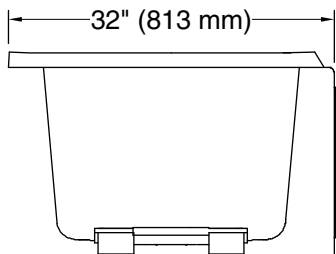

### Technical Information

All product dimensions are nominal.

Installation:	Three-wall alcove
Drain location:	Right
Basin area, bottom:	42" x 20" (1067 mm x 508 mm)
Basin area, top:	51" x 24" (1295 mm x 610 mm)
Weight:	80 lbs (36.3 kg)
Minimum floor load:	41 lbs/ft <sup>2</sup> (200.2 kg/m <sup>2</sup> )
Water depth:	14" (356 mm)
Water capacity:	60 gal (227.1 L)
Minimum flat for door:	2-1/2" (64 mm)