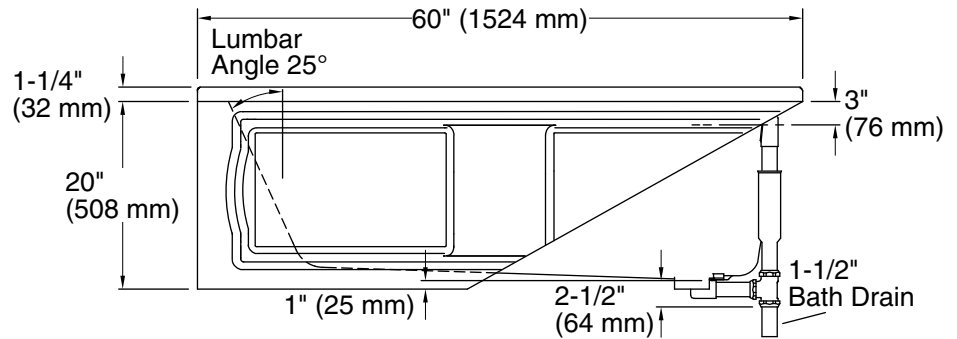

### Technical Information

All product dimensions are nominal.

Installation:	Three-wall alcove
Drain location:	Right
Basin area, bottom:	42" x 20" (1067 mm x 508 mm)
Basin area, top:	51" x 24" (1295 mm x 610 mm)
Weight:	80 lbs (36.3 kg)
Minimum floor load:	41 lbs/ft <sup>2</sup> (200.2 kg/m <sup>2</sup> )
Water depth:	14" (356 mm)
Water capacity:	60 gal (227.1 L)
Minimum flat for door:	2-1/2" (64 mm)