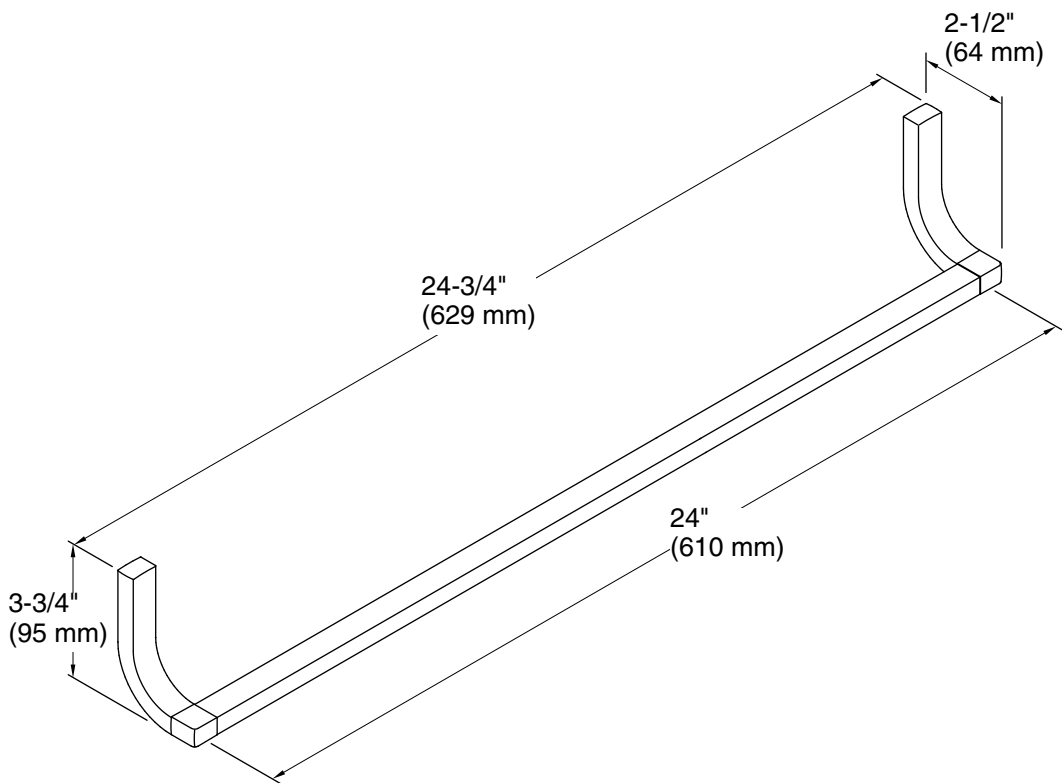

Technical Information

All product dimensions are nominal.

Material: Metal

Notes

Install this product according to the installation guide.

CAUTION: Risk of personal injury. Do not install these products in any area where they are likely to be used inadvertently as a grab bar or support bar. These products are not designed or intended for use as a grab bar or support bar.