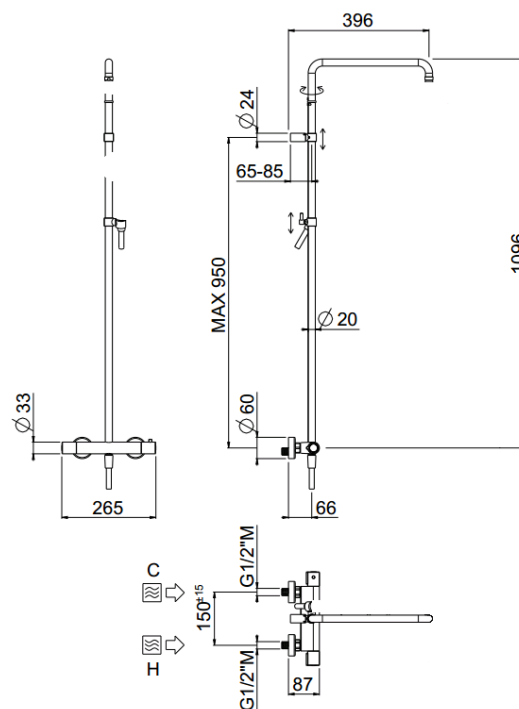

## TECHNICAL INFORMATION

Bridge shower column including exposed mixer with diverter, turning bar with adjustable mounting. Without shower and shower head. Smooth double anti-torsion PVC flexible hose, cm 150. CHROME

## TECHNICAL DRAWING