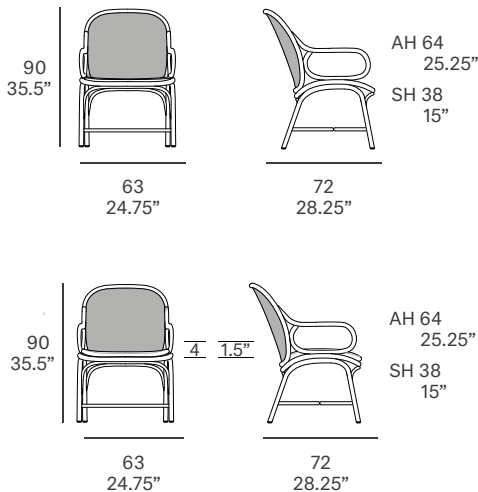

### Shipment details

Qty	1 armchair (1 box)
Volume	0,5 m3 / 17.7 ft3
Gross weight	8 kg / 17.6 lb
Net weight	4,5 kg / 10 lb
Item dimensions (width x depth x height)	63 x 72 x 90 cm 24.75" x 28.25" x 35.5"
COM (1, 40 - 1,50 m / 54"-59")	seat cushion: 1,15 m / 1.26 yd back cushion: 0,5 m / 0.55 yd