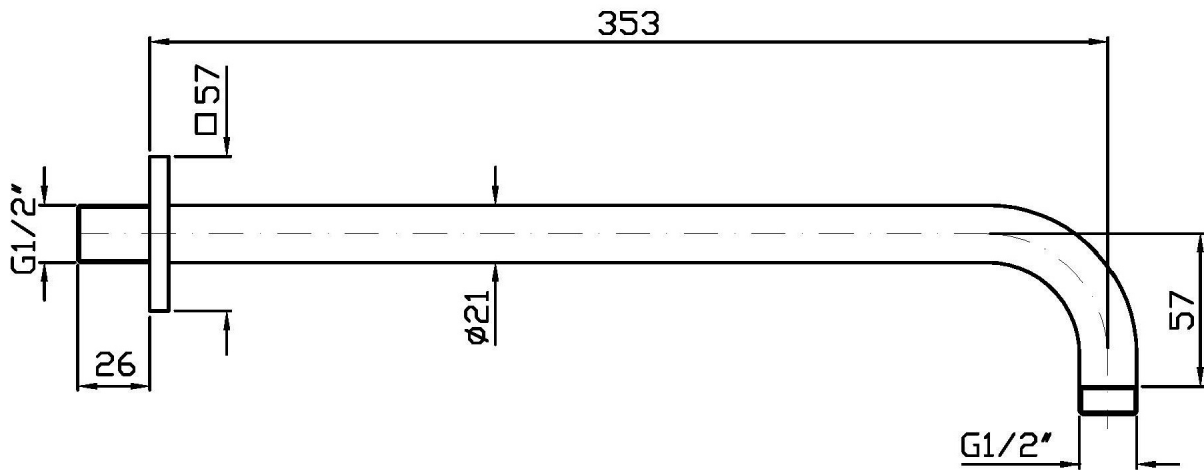

Marchio / Brand ZUCCHETTI

Classe / Class DOCCE

SHOWER

Z93040

Braccio doccia a parete. / Wall mounted shower arm.

Braccio doccia a parete, lunghezza 350 mm.

Wall mounted shower arm, length 350 mm.

Finiture / Finishes

Cromo / Chrome

P70

PVD Oro Rosa / PVD
Rose Gold

SHOWER

Z93040

Disegno Complessivo / Overall Drawing

SHOWER

Z93040

Pesi e Misure / Weights and Sizes

| | | |
|-------------------------------|---------------|----------------|
| Peso (Kg) Weight (lb) | 0,74 (Kg) | 1,63 (lb) |
| Volume test (dc3) - (in3) | 1,70 (dc3) | 103,74 (in3) |
| h (mm) - (in) | 30,00 (mm) | 1,18 (in) |
| L1 (mm) - (in) | 120,00 (mm) | 4,72 (in) |
| L2 (mm) - (in) | 470,00 (mm) | 18,50 (in) |