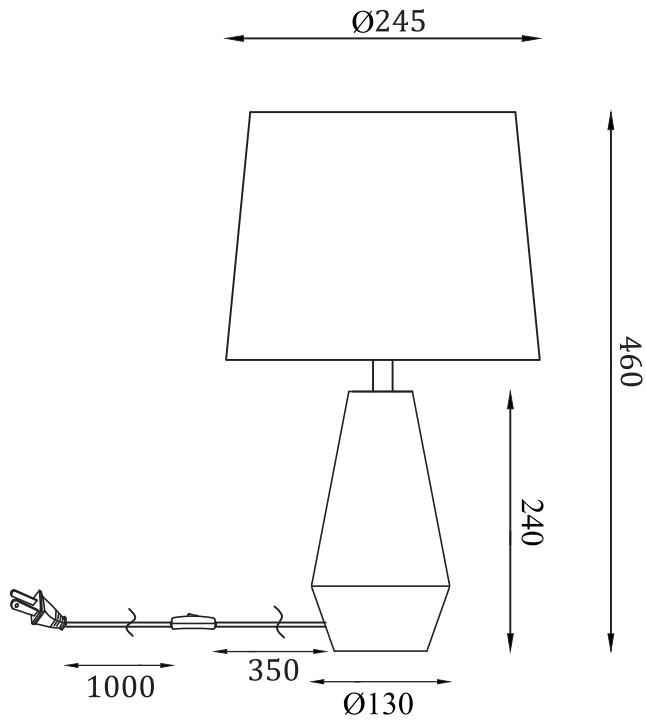

Instruction

Collection: Table & Floor
Series: Calvin Table
Model: Z181-TL-01-W
Table Lamps

 - Table Lamps

1 x E27 (60w)

MAYTONI
DECORATIVE LIGHTING

www.maytoni.de