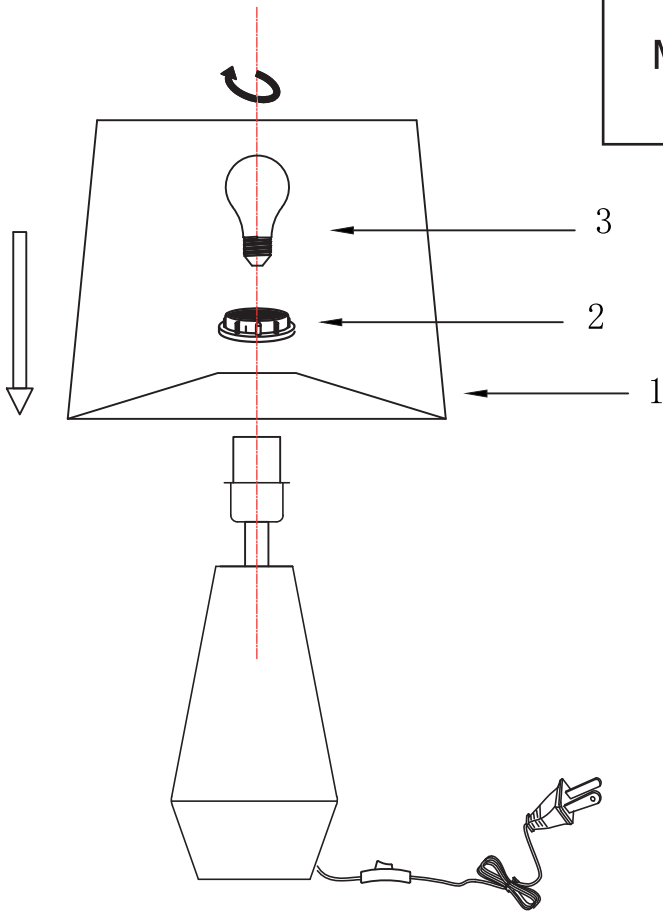

Instruction

Collection: Table & Floor
Series: Calvin Table
Model: Z181-TL-01-W
Table Lamps

 - Table Lamps

1 x E27 (60w)

MAYTONI
DECORATIVE LIGHTING

www.maytoni.de