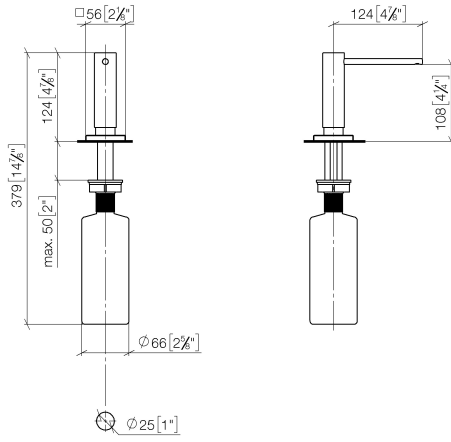

Dispenser with rosette - Durabronz (23kt Gold)

LOT

82 439 970

- 124mm projection
- 500 ml bottle
- can be filled from the top
- rotating pump head
- height 124 mm
- hole diameter 25 mm
- individual rosette 55 x 55 mm

Fits LOT

	Durabronz (23kt Gold)	82 439 970-09
	Chrome	82 439 970-00
	Brushed Platinum	82 439 970-06
	Platinum	82 439 970-08
	Dark Chrome	82 439 970-19
	Brushed Durabronz (23kt Gold)	82 439 970-28
	Brushed Champagne (22kt Gold)	82 439 970-46
	Champagne (22kt Gold)	82 439 970-47
	Brushed Chrome	82 439 970-93
	Brushed Dark Platinum	82 439 970-99

Dispenser with rosette - Durabronz (23kt Gold)

82 439 970

mm [inches]

82 439 970

Parts for other finishes can be found here: [Chrome](#)

Dispenser with rosette - Durabrass (23kt Gold)

LOT

82 439 970

Spare parts list

No.	Item Number	Name	Quantity used	Delivery time
	90 10 10 538 00-09	dispenser	8	40