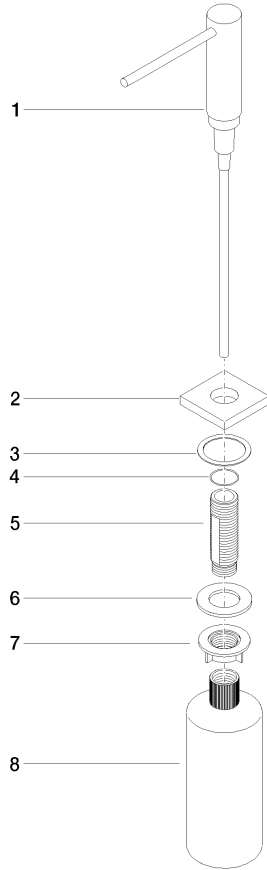

Dispenser with rosette - Durabronz (23kt Gold)

LOT

82 439 970

- 124mm projection
- 500 ml bottle
- can be filled from the top
- rotating pump head
- height 124 mm
- hole diameter 25 mm
- individual rosette 55 x 55 mm

Fits LOT

	Durabronz (23kt Gold)	82 439 970-09
	Chrome	82 439 970-00
	Brushed Platinum	82 439 970-06
	Platinum	82 439 970-08
	Dark Chrome	82 439 970-19
	Brushed Durabronz (23kt Gold)	82 439 970-28
	Brushed Champagne (22kt Gold)	82 439 970-46
	Champagne (22kt Gold)	82 439 970-47
	Brushed Chrome	82 439 970-93
	Brushed Dark Platinum	82 439 970-99

Dispenser with rosette - Durabronz (23kt Gold)

82 439 970

mm [inches]

82 439 970

Parts for other finishes can be found here: [Chrome](#)

Dispenser with rosette - Durabrass (23kt Gold)

LOT

82 439 970

Spare parts list

No.	Item Number	Name	Quantity used	Delivery time
	90 10 10 538 00-09	dispenser	8	40