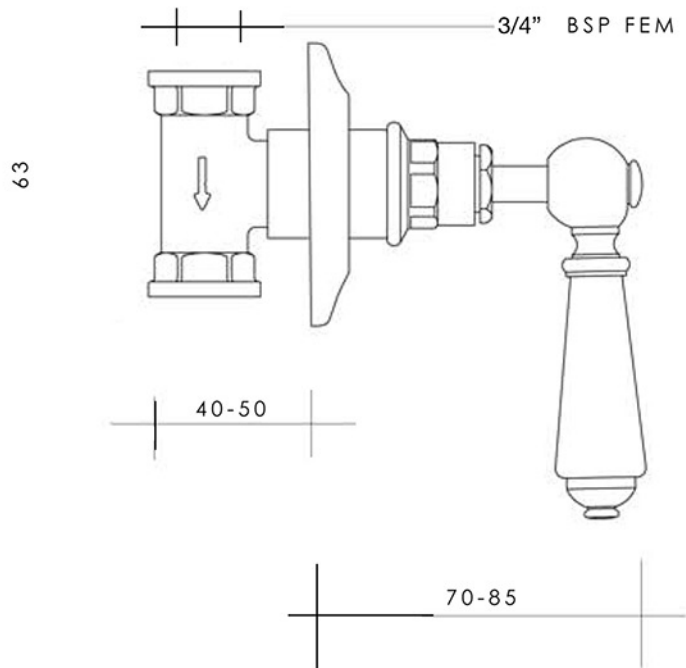

BERKELEY Collection	
Code	Description
8370-C 8371-I/N/O/OR 8371-B/ND/R	Berkeley cut off tap wall mounted mixer 1/2" White Chrome Incalux, Nickel, Dark Gold, Rose Gold Bronze, Dark Nickel, Copper
8370B-C 8371B-I/N/O/OR 8371B-B/ND/R	Black Chrome Incalux, Nickel, Dark Gold, Rose Gold Bronze, Dark Nickel, Copper

GH
GENTRY HOME

Verona - Italy
tel. +39 045 8006917
fax. +39 045 8020111
gentry-home.com

BERKELEY Collection	
Code	Description
8370-3/4-C 8371-3/4-I/N/O/OR 8371-3/4-B/ND/R	<p>White Chrome Incalux, Nickel, Dark Gold, Rose Gold Bronze, Dark Nickel, Copper</p>
8370-3/4B-C 8371-3/4B-I/N/O/OR 8371-3/4B-B/ND/R	<p>Black Chrome Incalux, Nickel, Dark Gold, Rose Gold Bronze, Dark Nickel, Copper</p>