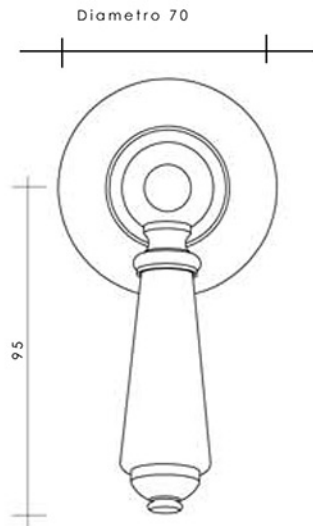

BERKELEY Collection	
Code	Description
8370-C 8371-I/N/O/OR 8371-B/ND/R	Berkeley cut off tap wall mounted mixer 1/2" White Chrome Incalux, Nickel, Dark Gold, Rose Gold Bronze, Dark Nickel, Copper
8370B-C 8371B-I/N/O/OR 8371B-B/ND/R	Black Chrome Incalux, Nickel, Dark Gold, Rose Gold Bronze, Dark Nickel, Copper

GH
GENTRY HOME

Verona - Italy
tel. +39 045 8006917
fax. +39 045 8020111
gentry-home.com

BERKELEY Collection	
Code	Description
8370-3/4-C 8371-3/4-I/N/O/OR 8371-3/4-B/ND/R	<p>White Chrome Incalux, Nickel, Dark Gold, Rose Gold Bronze, Dark Nickel, Copper</p>
8370-3/4B-C 8371-3/4B-I/N/O/OR 8371-3/4B-B/ND/R	<p>Black Chrome Incalux, Nickel, Dark Gold, Rose Gold Bronze, Dark Nickel, Copper</p>