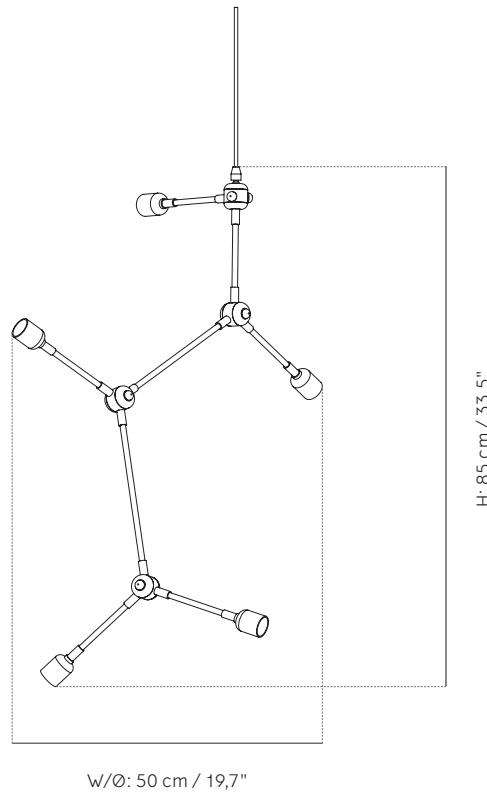

Harrison

Technical Specifications

Production Process

The arms and connection parts are made from solid brass or steel rod, the socket is painted ceramic. The brass is not lacquered so the metal will darken and patinate over time.

Materials

Powder Coated Steel (Fine Texture, Matt) or Solid Brass (Matt Polished).

Natural material are subject to variations, therefore every single product is unique.

Weight item (kg)

2 kg

Voltage (V)

220 V

Light Source & Energy Efficiency Class

E27 (Not included), MAX 60 W, A++, A+, A, B, C, D

Light Specification

Lumen, Kelvin and Ra Value depends on which bulb is used.

Dimmer

No. The lamp can be fitted with a dimmer by a certified electrician.

Canopy

Yes, Powder Coated Steel, Black
Ø: 12 cm * H: 2,5 cm

Cord Material and Colour

Textile, Black

Cord Length (cm / in)

500 cm / 196,9"

Classification

CE and IP20

Certifications

EMC: EN 55015:2013; EN 61547:2009; EN 61000-3-2:2014; EN 61000-3-3:2013
LVD: EN 60598-2-1:1989; EN60598-1:2015

Packaging Type

Giftbox

Packaging Measurement (H * W * D)

94 cm * 120,5 cm * 8 cm

Care Instructions

Use a soft dry cloth to clean. Do not use any cleaners with chemicals or harsh abrasives. Avoid using water. The brass will oxidise from the moment it is exposed to air. To maintain a shiny appearance, use a mild metal polish and a soft cloth.