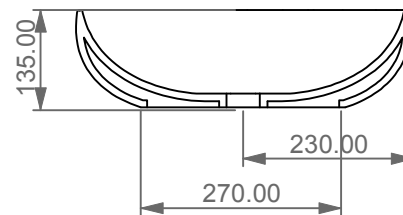

Lavabo Easy quadro bordo fino, cm 45.  
Easy Washbasin Square cm 45 thin edge.

FRONT

LEFT

TOP

SECTION

Designation  
Lavabo Easy quadro bordo fino,  
cm 45.  
Easy Washbasin Square  
cm 45 thin edge.

Scale  
1:10

cod. EALAVQU45

This drawing including the respected data may neither be duplicated nor modified nor altered without the consent of GSG Ceramic Design. The use of the data/technical drawings take place at users own risk and under exclusion of any liability of GSG Ceramic Design. The dimensions are not binding; products are subject to changes. Measurement shown may be subjected to small variations or are indicative.

Guida all'installazione dei lavabi d'appoggio centro-piano.

Serie: EASY - ZENITH - LIKE - TOUCH - BOX - TIME - RING - FLUT

*Installation guide for free standing countertop washbasins.*

*Series: EASY - ZENITH - LIKE - TOUCH - BOX - TIME - RING - FLUT*