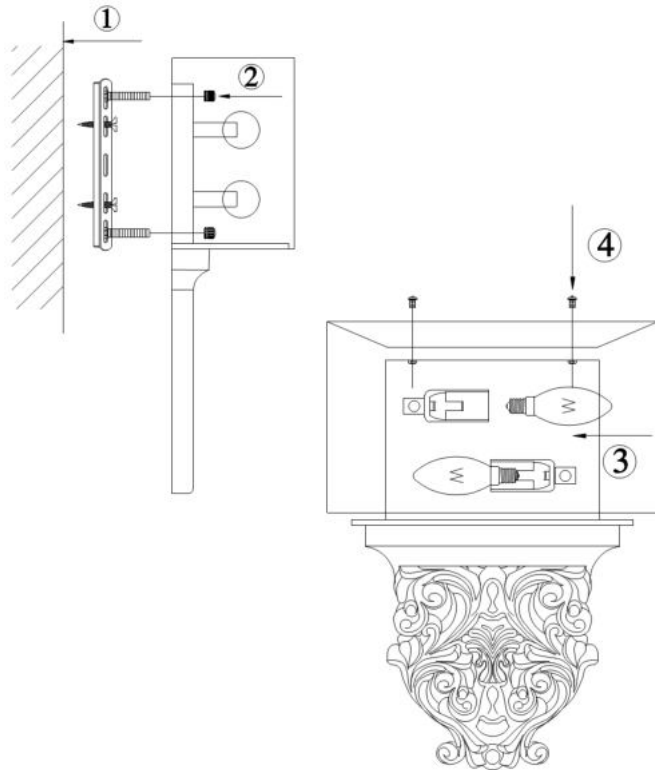

# Instruction

Collection: HOUSE  
Series: CIPRESSO  
Model: H034-WL-02-R  
Wall

- Wall

2 x E14 (40W)

**MAYTONI**  
DECORATIVE LIGHTING

[www.maytoni.de](http://www.maytoni.de)