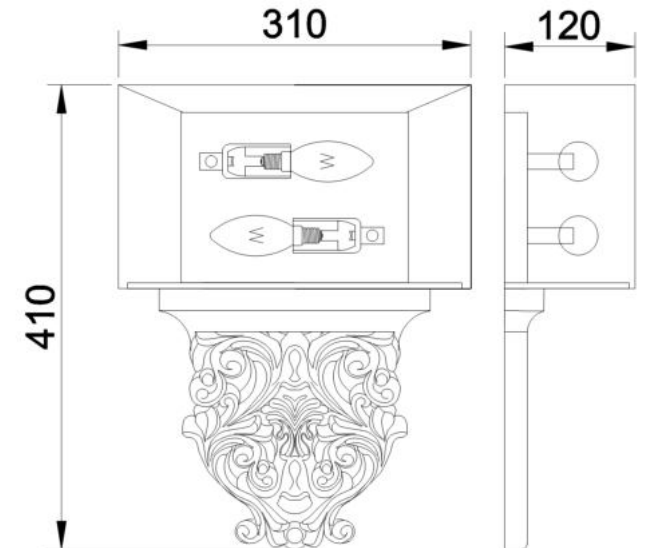

# Instruction

Collection: HOUSE  
Series: CIPRESSO  
Model: H034-WL-02-R  
Wall

- Wall

2 x E14 (40W)

**MAYTONI**  
DECORATIVE LIGHTING

[www.maytoni.de](http://www.maytoni.de)