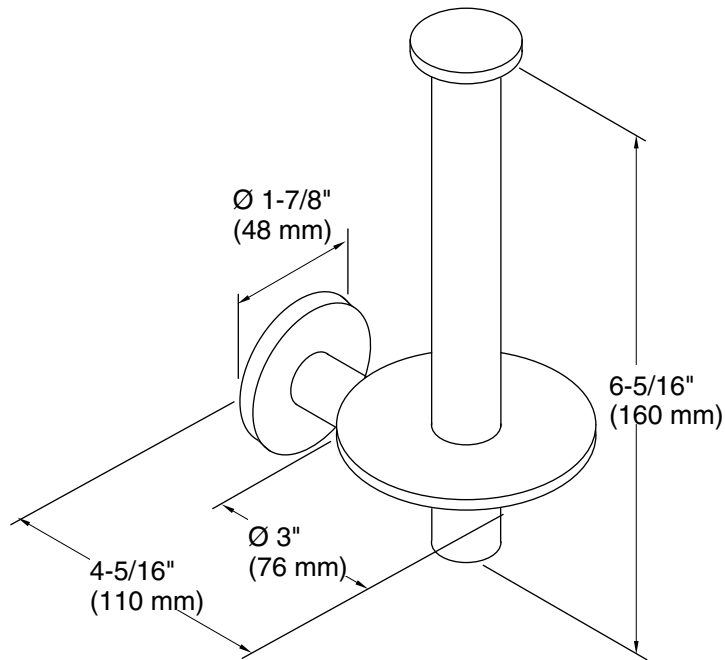

**Purist®**

Vertical toilet paper holder  
**K-14444**

**Features**

- Vertical holder makes changing toilet tissue quick and simple.
- Solid brass construction for durability and reliability.
- Coordinates with other products in the Purist collection.

## Technical Information

All product dimensions are nominal.

Material: Metal