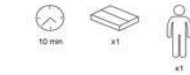

product sizes

height x width x depth (cm)	90	x	45	x	58
product weight (Kg)	5,4				
seat height (cm)	47				
seat depth (cm)	43				
armrest height (cm)					

technical drawings

product features

use (domestic/office)	Domestic
applicance (inner/outer)	Outer under cover
stackable (yes/no)	No
adjustable height (yes/no)	No
foldable (yes/no)	No
swivel (yes/no)	No
max. load (Kg)	130
seat material	Rope (95% polypropylene + 5% polyester). Thickness: 0,6 cm
seat finishing	UV resistant treatment
seat density foam (kg/m3)	
seat detachable (yes/no)	No
seat grammage (g/m2)	

assembly instructions

4

CC0546

CC0546

3

packaging

units per lot	2
cbm (m3) / gross weight (Kg)	0,12 / 6,5
nº of boxes	1

box 1	1
description	GLENDON Chair eucalyptus natural rope mustard
description box	FULL ITEM
height x width x depth (cm)	65 x 67 x 55
cbm (m3) / gross weight (Kg) / net weight (Kg)	0,120 / 6,5 / 5,4