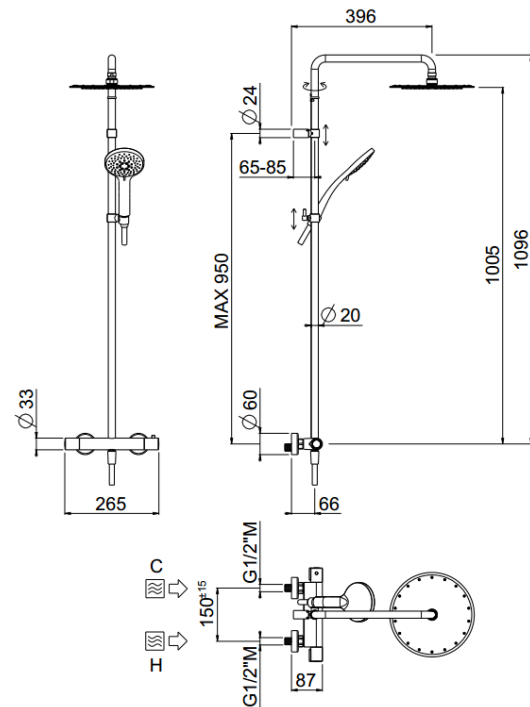

Rigoletto

Rigoletto Stick shower head
01-1902X-N-CRX

TECHNICAL INFORMATION

Bridge shower column including exposed mixer with diverter and brass handles, turning bar with adjustable mounting. Round shower head, Ø300, non-liming, inspectable and serviceable in chromed stainless steel. 3 jets non-liming shower in ABS. Smooth double anti-torsion PVC flexible hose, cm 150. CHROME

Flow rate:
x rubinetto

PICTURE

SPARE PARTS

ORIC035
T°

ORIC032
2 vie / ways

FEATURES

rain jet

central jet

side jet

double anti-torsion

adjustable column

inspectable round

TECHNICAL DRAWING

FINISHINGS