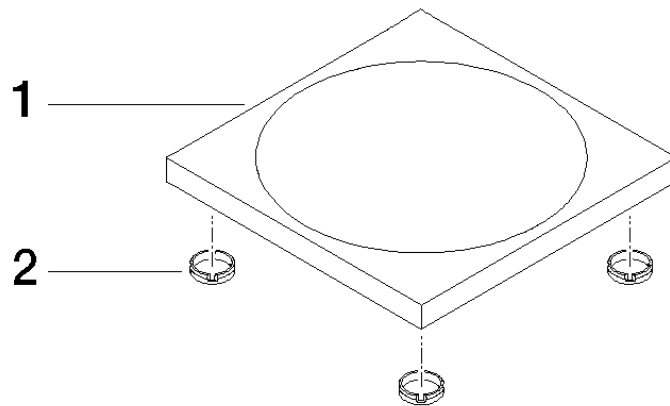

Soap dish free-standing model - Brushed Platinum

IMO

84 410 780

• 119 x 119 x 10 mm

Fits: IMO, LULU, MEM, TARA, LISSÉ, META, CYO

	Brushed Platinum	84 410 780-06
	Chrome	84 410 780-00
	Platinum	84 410 780-08
	Dark Chrome	84 410 780-19
	Light Gold	84 410 780-26
	Brushed Light Gold	84 410 780-27
	Brushed Durabronze (23kt Gold)	84 410 780-28
	Matte Black	84 410 780-33
	Brushed Bronze	84 410 780-42
	Brushed Champagne (22kt Gold)	84 410 780-46
	Champagne (22kt Gold)	84 410 780-47
	Brushed Chrome	84 410 780-93
	Brushed Dark Platinum	84 410 780-99

Soap dish free-standing model - Brushed Platinum

IMO

84 410 780

mm [inches]

84 410 780

Product version from 10/1/2023

Parts for other
finishes can be found
here: [Chrome](#)

Soap dish free-standing model - Brushed Platinum