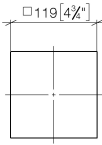

Soap dish free-standing model - Brushed Platinum

IMO

84 410 780

• 119 x 119 x 10 mm

Fits: IMO, LULU, MEM, TARA, LISSÉ, META, CYO

	Brushed Platinum	84 410 780-06
	Chrome	84 410 780-00
	Platinum	84 410 780-08
	Dark Chrome	84 410 780-19
	Light Gold	84 410 780-26
	Brushed Light Gold	84 410 780-27
	Brushed Durabronze (23kt Gold)	84 410 780-28
	Matte Black	84 410 780-33
	Brushed Bronze	84 410 780-42
	Brushed Champagne (22kt Gold)	84 410 780-46
	Champagne (22kt Gold)	84 410 780-47
	Brushed Chrome	84 410 780-93
	Brushed Dark Platinum	84 410 780-99

Soap dish free-standing model - Brushed Platinum

IMO

84 410 780

mm [inches]

84 410 780

Product version from 10/1/2023

Parts for other
finishes can be found
here: [Chrome](#)

Soap dish free-standing model - Brushed Platinum