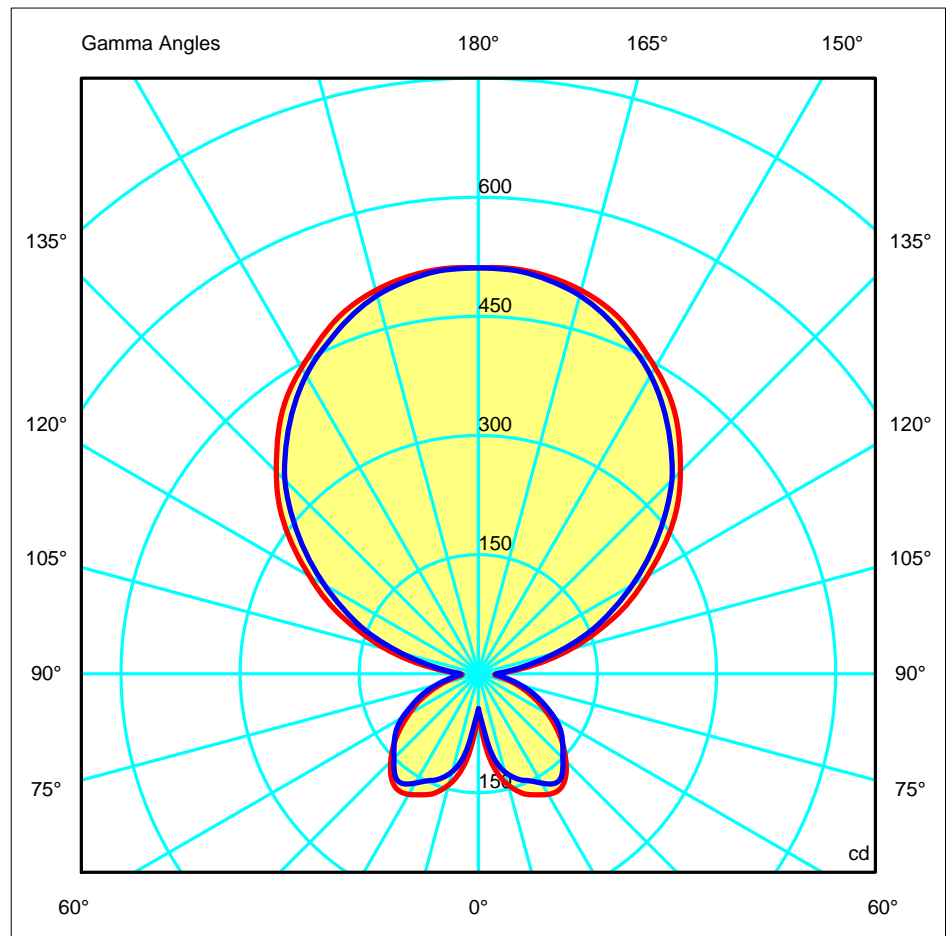

ULOR 33.19 %
DLOR 14.13 %
RN 70.14 %