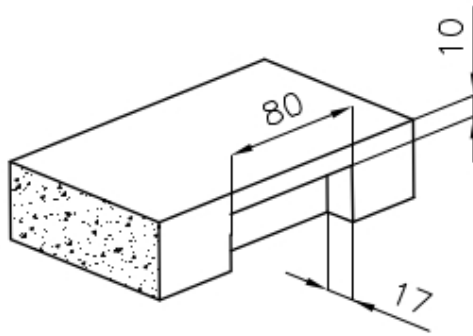

Intaglio per il troppo-pieno
Recess for housing the over-flow