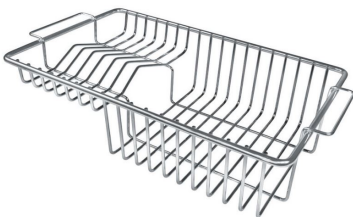

HPDE Chopping board 8657 001

HPDE Twin chopping board 8644 101

Iroko-wood chopping board with stainless steel colander 8644 042

Iroko-wood sliding chopping board 8644 041

Iroko-wood twin chopping board 8644 004

Stainless steel colander 8154 000

Stainless steel plate rack 8100 154

Stainless steel plate rack 8100 201

Stainless steel plate rack 8100 303

White bowl 8153 100

Graters kit with ring-holder and food collection tray 8159 101