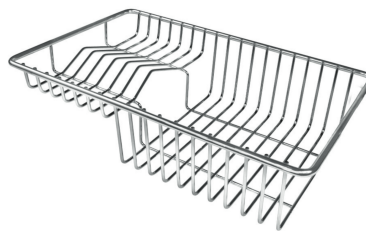

HPDE Chopping board 8657 001

HPDE Twin chopping board 8644 101

Iroko-wood chopping board with stainless steel colander 8644 042

Iroko-wood sliding chopping board 8644 041

Iroko-wood twin chopping board 8644 004

Stainless steel colander 8154 000

Stainless steel plate rack 8100 154

Stainless steel plate rack 8100 201

Stainless steel plate rack 8100 303

White bowl 8153 100

Graters kit with ring-holder and food collection tray 8159 101