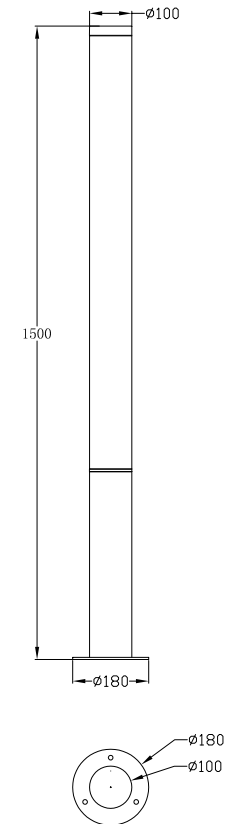

Instruction

O041FL-L50B3K

MAX 50W
4400 Lumen

Model: O041FL-L50B3K
Collection: Outdoor

Floor Lamps