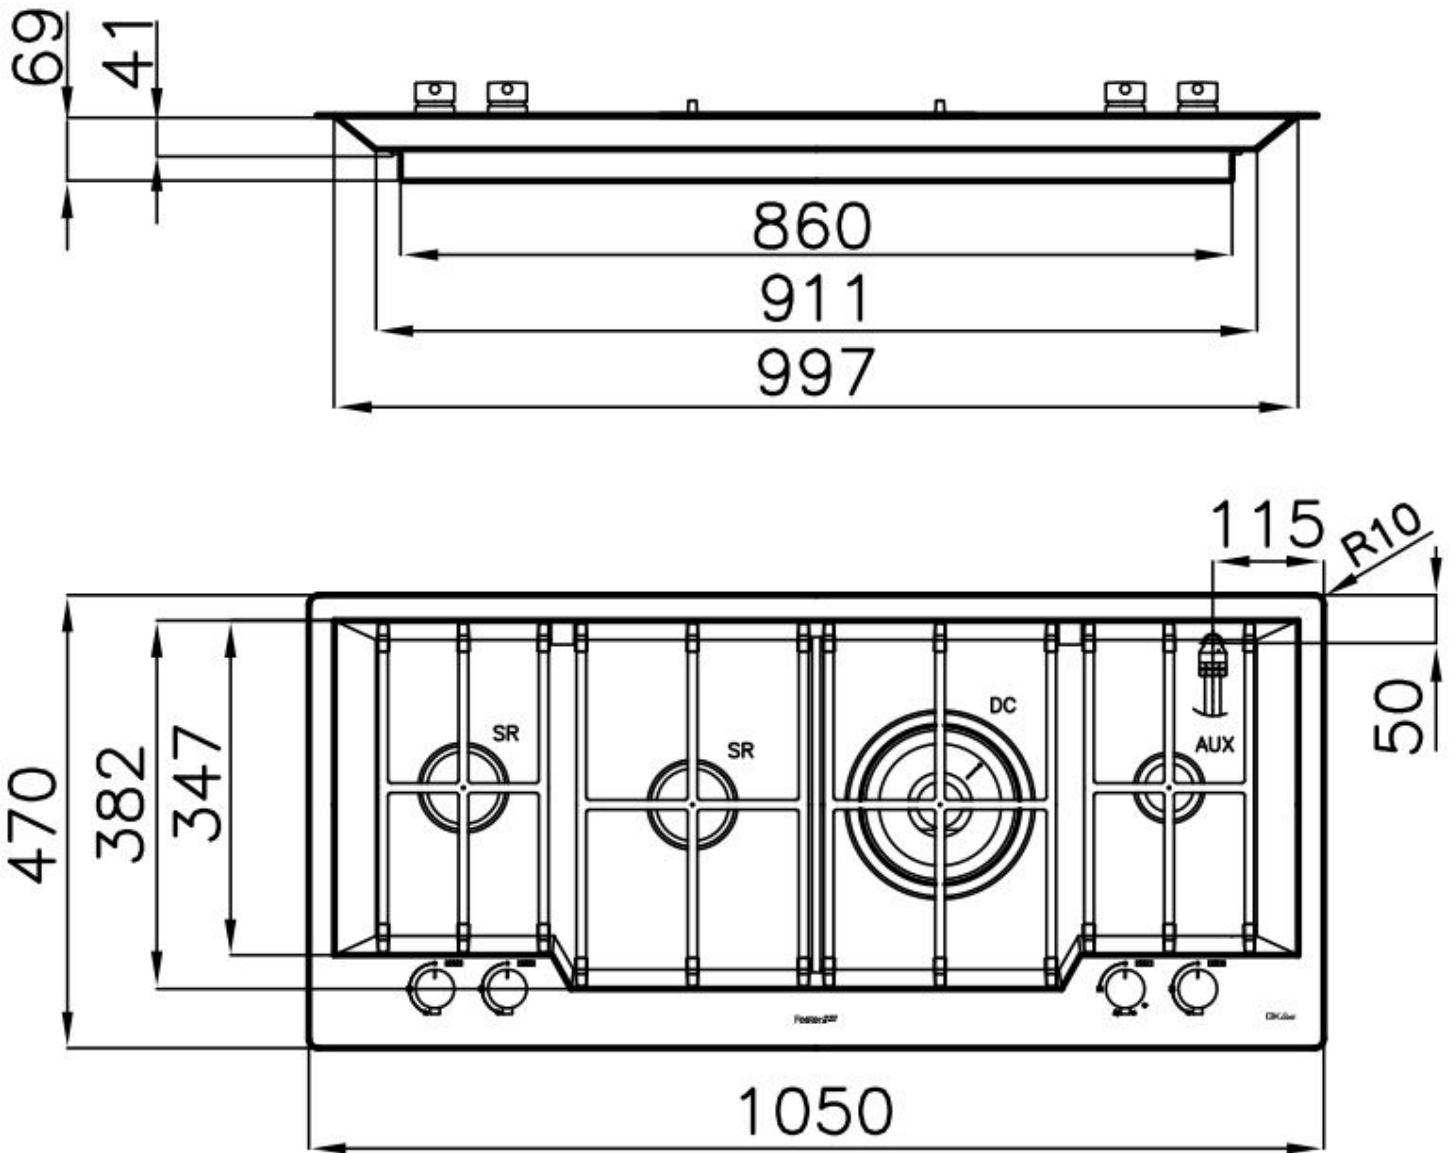

TECHNICAL DATA