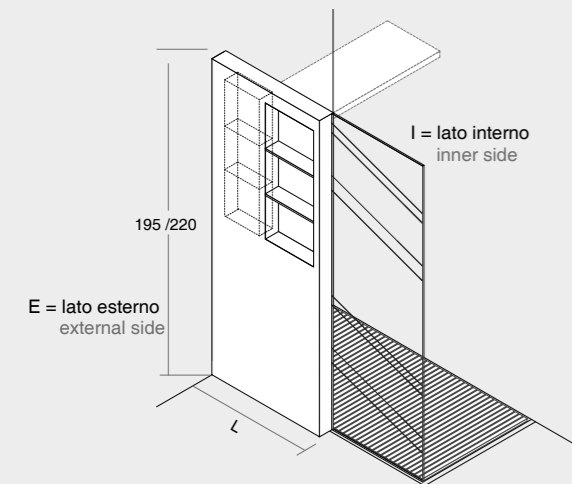

SCREEN_parete tecnica Corian® / Corian® technical wall

Screen è un setto tecnico in Corian® con funzione di partizione tra le diverse aree del bagno. È proposto in diverse versioni sulla base della dotazione e può essere posizionato a parete o freestanding in coordinato a box doccia, vasche o basi lavabo.

È accessoriabile con specchi, vani a giorno, box, soffioni, rubinetterie, luci, prese di comando luce e radio MP3.

Screen is a technical wall in Corian® aiming at organizing the different bathroom areas. It is available in several versions according to its equipment and can be placed against the wall or installed as freestanding model, integrated with shower enclosures, bathtubs or vanities. It can be equipped with mirrors, open racks, box, shower heads, taps, lights, switches and MP3 radio.

SPECIFICHE TECNICHE / technical features

SCREEN:

struttura	Corian® GW
larghezza	40 / 48 / 80 / 55 / 80 / 105 cm
altezza	195 / 220 cm
spessore	12 cm
vano cablato	vano per passaggio tubazioni idrauliche ed elettriche
tipologie	parete / freestanding
barra di fissaggio a muro	opzionale per screen a parete obbligatoria per screen a isola
opzionali	
soffione integrato	Corian® GW
rubinetteria	serie OX Makro acciaio inox 316L
altre rubinetterie	installare rubinetterie con attacchi per mobili lavabo
ispezioni	screen presenta un vano tecnico per installazione e ispezione rubinetteria
luci, prese e comandi	presa Schuko IP44, comando luce, radio touch con audio integrato, docking station MP3
zoccolo	permette di allineare il setto screen al piatto doccia fuoriterra

SCREEN: