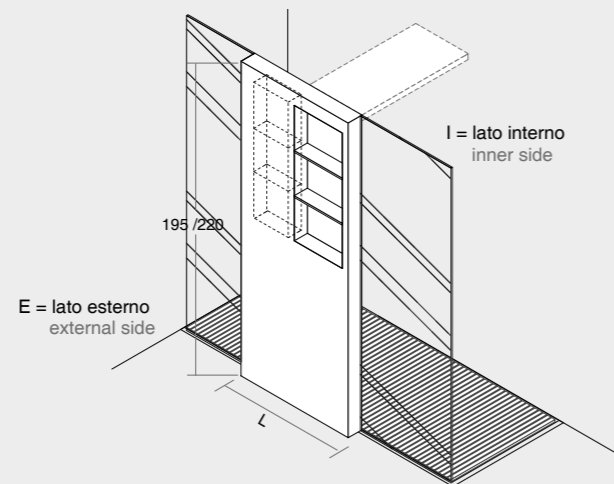

ISOLA / freestanding