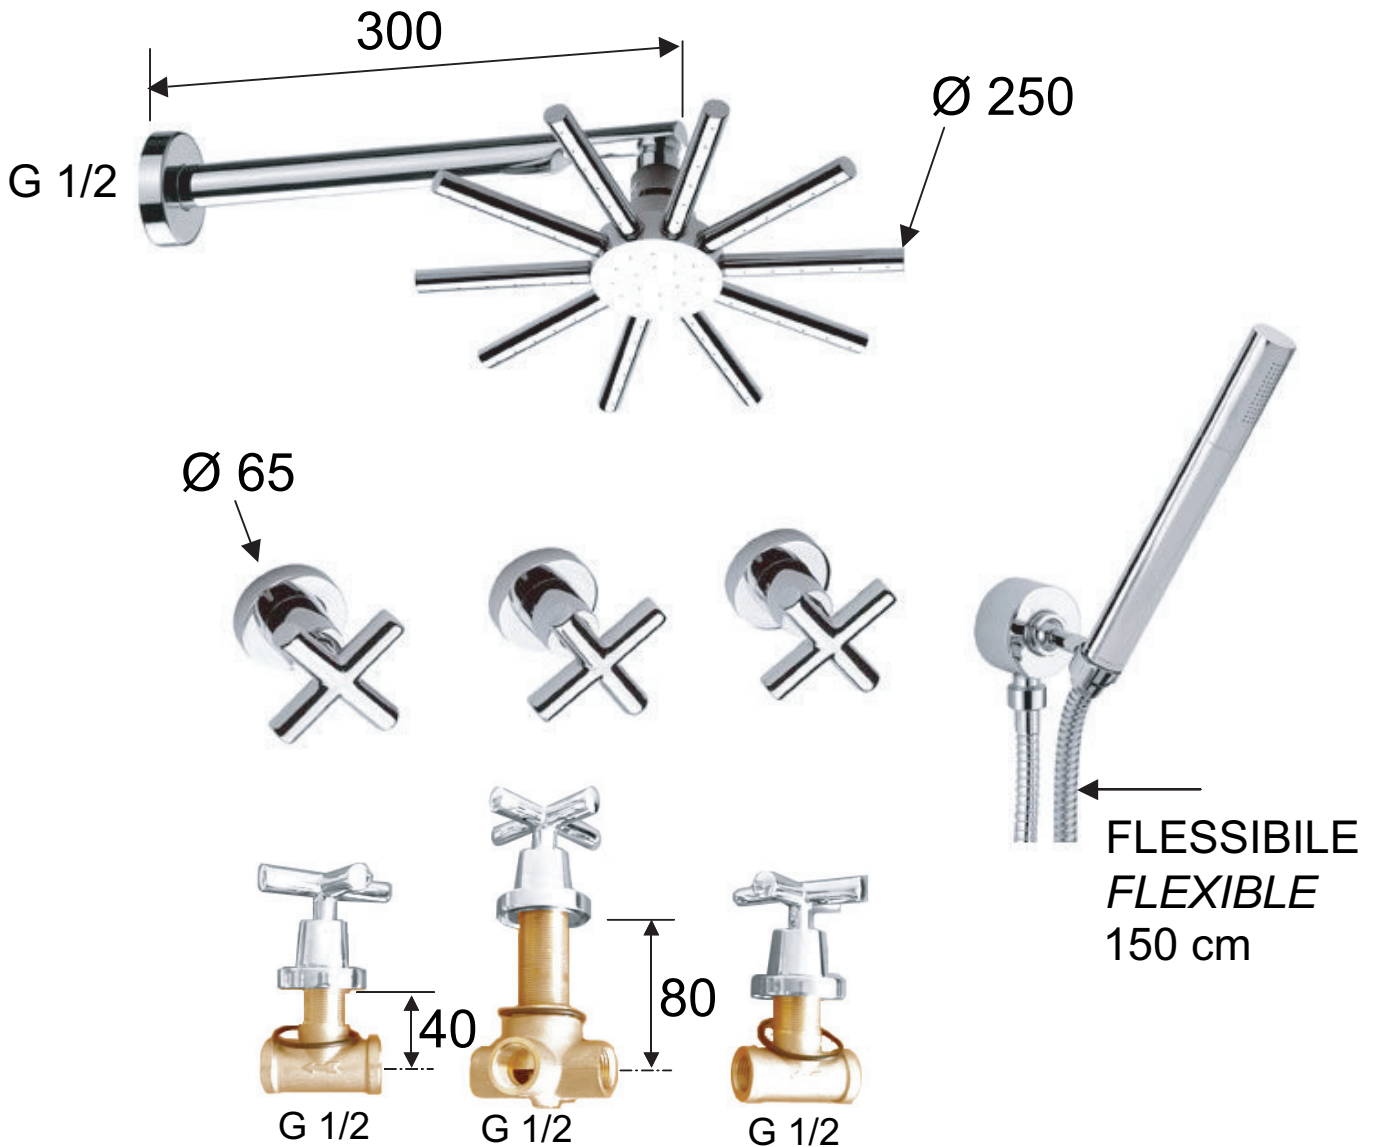

DANIEL

SCHEDA TECNICA TECHNICAL FEATURES

ART. COD.

J4441

MATERIALI / MATERIALS

OTTONE - OTTONE CROMATO / BRASS - CHROME PLATED BRASS

CROMATURA / CHROME PLATING

UNI EN 248