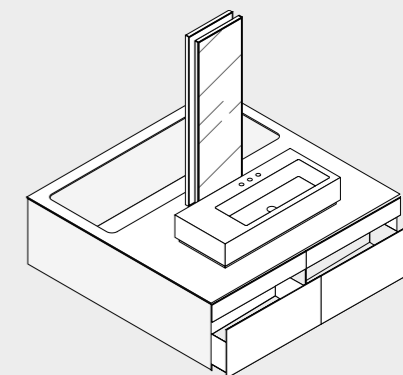

LAVABI CON MENSOLA JOINT 55

washbasin with console up55

- loop XL
- cube
- artic
- mood - R
- mood -S
- cup
- cup 11
- log11
- polar

FINITURE / technical features

SISTEMI VASCA LAVABO lineare / lato corto / frontale

top : Corian® GW, Makril, vetro lucido, vetro satinato, legno termotrattato TT, marmo, ecocemento

rivestimenti: Corian® Glacier White; vetro lucido; vetro satinato; legno termotrattato TT, makril, marmo, ecocemento, touch

BATHTUB – WASHBASIN SYSTEMS linear / short side / frontal

top : corian® gw, makril, polished and satined glass, termoteatred wood TT , marble and eco cement

claddings: corian® gw, makril, polished and satined glass, touch termotreated wood TT , marble and eco- cement

SISTEMA LINEARE_OPEN

top: Corian® Glacier White, marmo,
rivestimenti: Corian® Glacier White, marmo,
vano giorno: laccato opaco

LINEAR SYSTEM_OPEN

top: corian® glacier white, marble
claddings: corian® glacier white, marble,
open rack: matt lacquered

RIVESTIMENTI

in base alla tipologia i lati contro muro NON SONO RIVESTITI.

CLADDINGS

according to the typology, the wall sides are unclad.

ZOCCOLO

Le finiture di serie dello zoccolo sono:

sistema	Corian® Makril ecocemento vetro lucido vetro satinato legno tt: marmo touch	zoccolo	Corian® Makril laccato opaco acciaio acciaio acciaio laccato opaco

BASE

the standard finishes for the base are:

system	corian® makril ecocement polished glass satined glass tt wood marble touch	base	corian® makril lacquered wood stainless steel stainless steel stainless steel stainless steel lacquered wood

Su richiesta sono possibili abbinamenti diversi fra le finiture di collezione

On request it is possible to combine differently standard finishes

FINITURA INTERNA MOBILE

legno nobilitato canapa, finitura laccato opaco a richiesta

INNER CABINET FINISH

melamine wood hemp finish, matt laquered finish on request