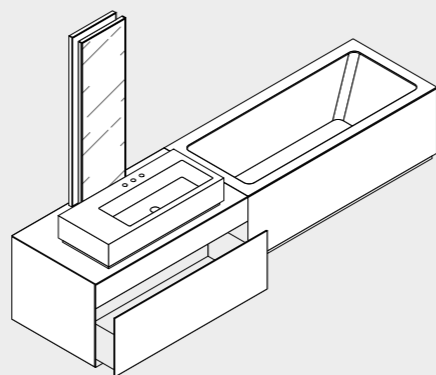

SISTEMI vasca - lavabo / system bathtub - washbasin

Composizioni costituite da vasca , lavabi e contenitori tecnicamente integrati. Disponibili solo in versione rivestita in diverse finiture.

Compositions consisting of technically integrated bathtubs, washbasins and cabinets, avaiable in various finishes.

COMPOSIZIONI / compositions

LINEARE / linear

VASCHE / bathtubs

- style
- look
- street
- suite

CONTENITORI / cabinet

- block anta / block door
- block cassetto / block drawer
- block giorno / block open

LAVABI IN APPOGGIO

surface washbasin

- kubik
- log/cup 26
- loop

LAVABI CON MENSOLA JOINT 55

washbasin with console up55

- loop XL
- cube
- artic
- mood - R
- mood -S
- cup
- cup 11
- log11
- polar

LINEARE OPEN / linear OPEN

VASCHE / bathtub

- style
- look

CONTENITORI / cabinets

- cassetto / drawer