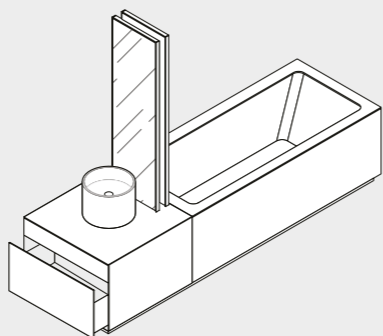

LAVABI CON MENSOLA JOINT 55

washbasin with console up55

- loop XL
- cube
- artic
- mood - R
- mood -S
- cup
- cup 11
- log11
- polar

FRONTALE / frontal

VASCHE / bathtubs

- style
- look
- street
- suite

CONTENITORI / cabinet

- block cassetto / block drawer

LAVABI IN APPOGGIO

surface washbasin

- kubik
- log/cup 26
- loop