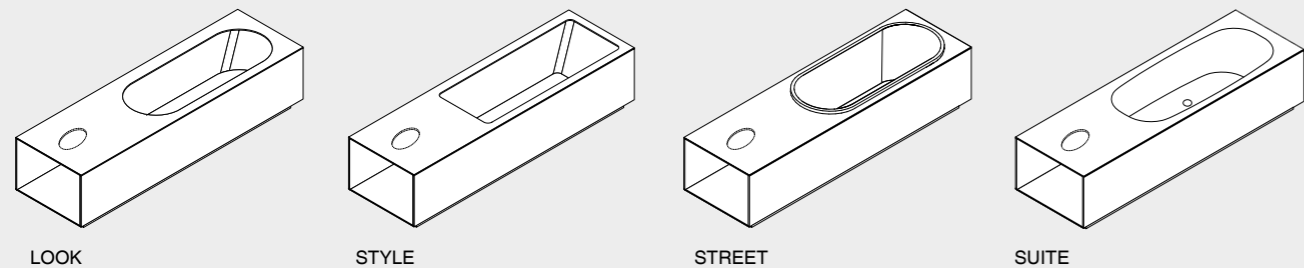

#### open rack

drawer and open rack in lacquered wood grey graphite

**sistema vasca - lavabo LATO CORTO / bathtub - washbasin short side system**

**COMPONENTI / components**

**VASCA STSTEM / system bathtub**