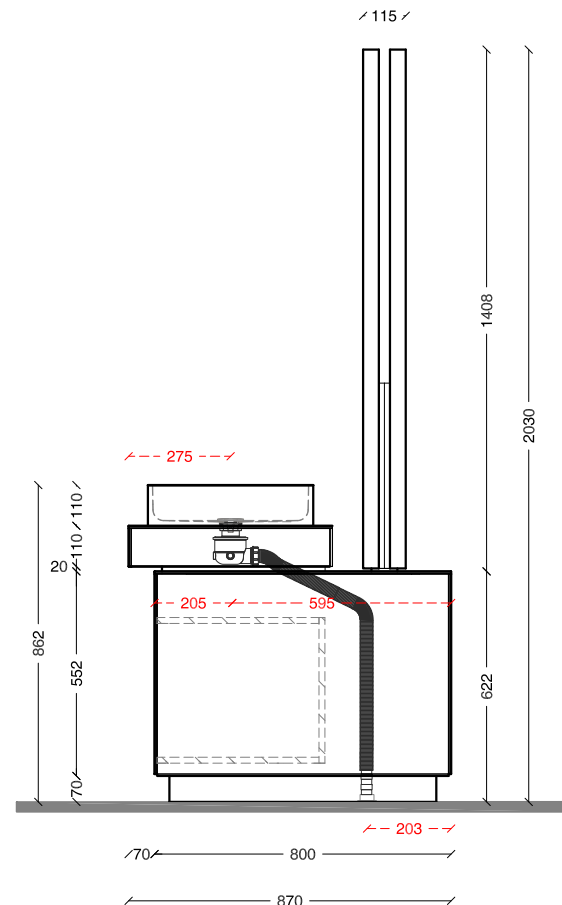

MOBILI BLOCK / VANITIES

BLOCK_vano a giorno   BLOCK_cassetto   BLOCK_ante

VASCE / BATHTUBS

STYLE 180x80 cm   LOOK 180x80 cm

LAVABI / WASHBASIN

UP55+CUBE corian_70x34 cm   UP55+CUBE corian_90x39 cm   LOOP corian   UP55+LOG11 acciaio   UP55+CUP11 corian

1. **NOTE / NOTES**
1. VASCA LOOK optional airpool / cromoterapia.
  2. SPECCHI optional DOUBLE FACE o AIR
  3. RUBINETTERIA