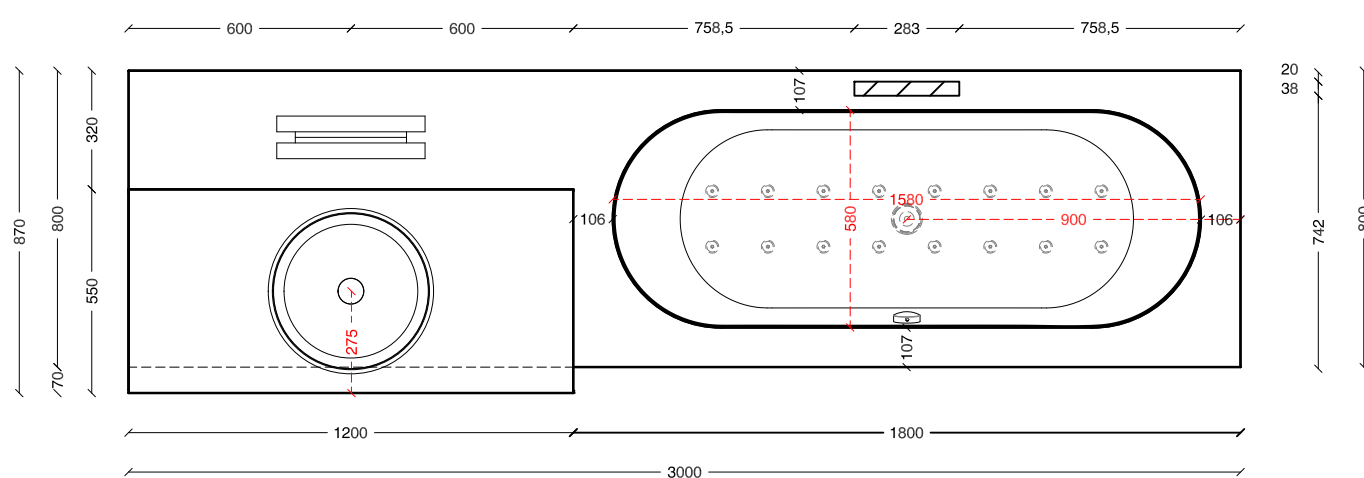

MOBILI BLOCK / VANITIES

BLOCK_vano a giorno   BLOCK_cassetto   BLOCK_ante

VASCE / BATHTUBS

STYLE 180x80 cm   LOOK 180x80 cm

LAVABI / WASHBASIN

UP55+CUBE corian_70x34 cm   UP55+CUBE corian_90x39 cm   LOOP corian   UP55+LOG11 acciaio   UP55+CUP11 corian

1. **NOTE / NOTES**
1. VASCA LOOK optional airpool / cromoterapia.
  2. SPECCHI optional DOUBLE FACE o AIR
  3. RUBINETTERIA