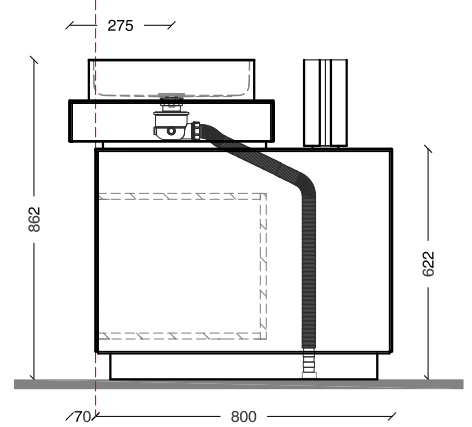

POSIZIONAMENTO PIANO UP55

A