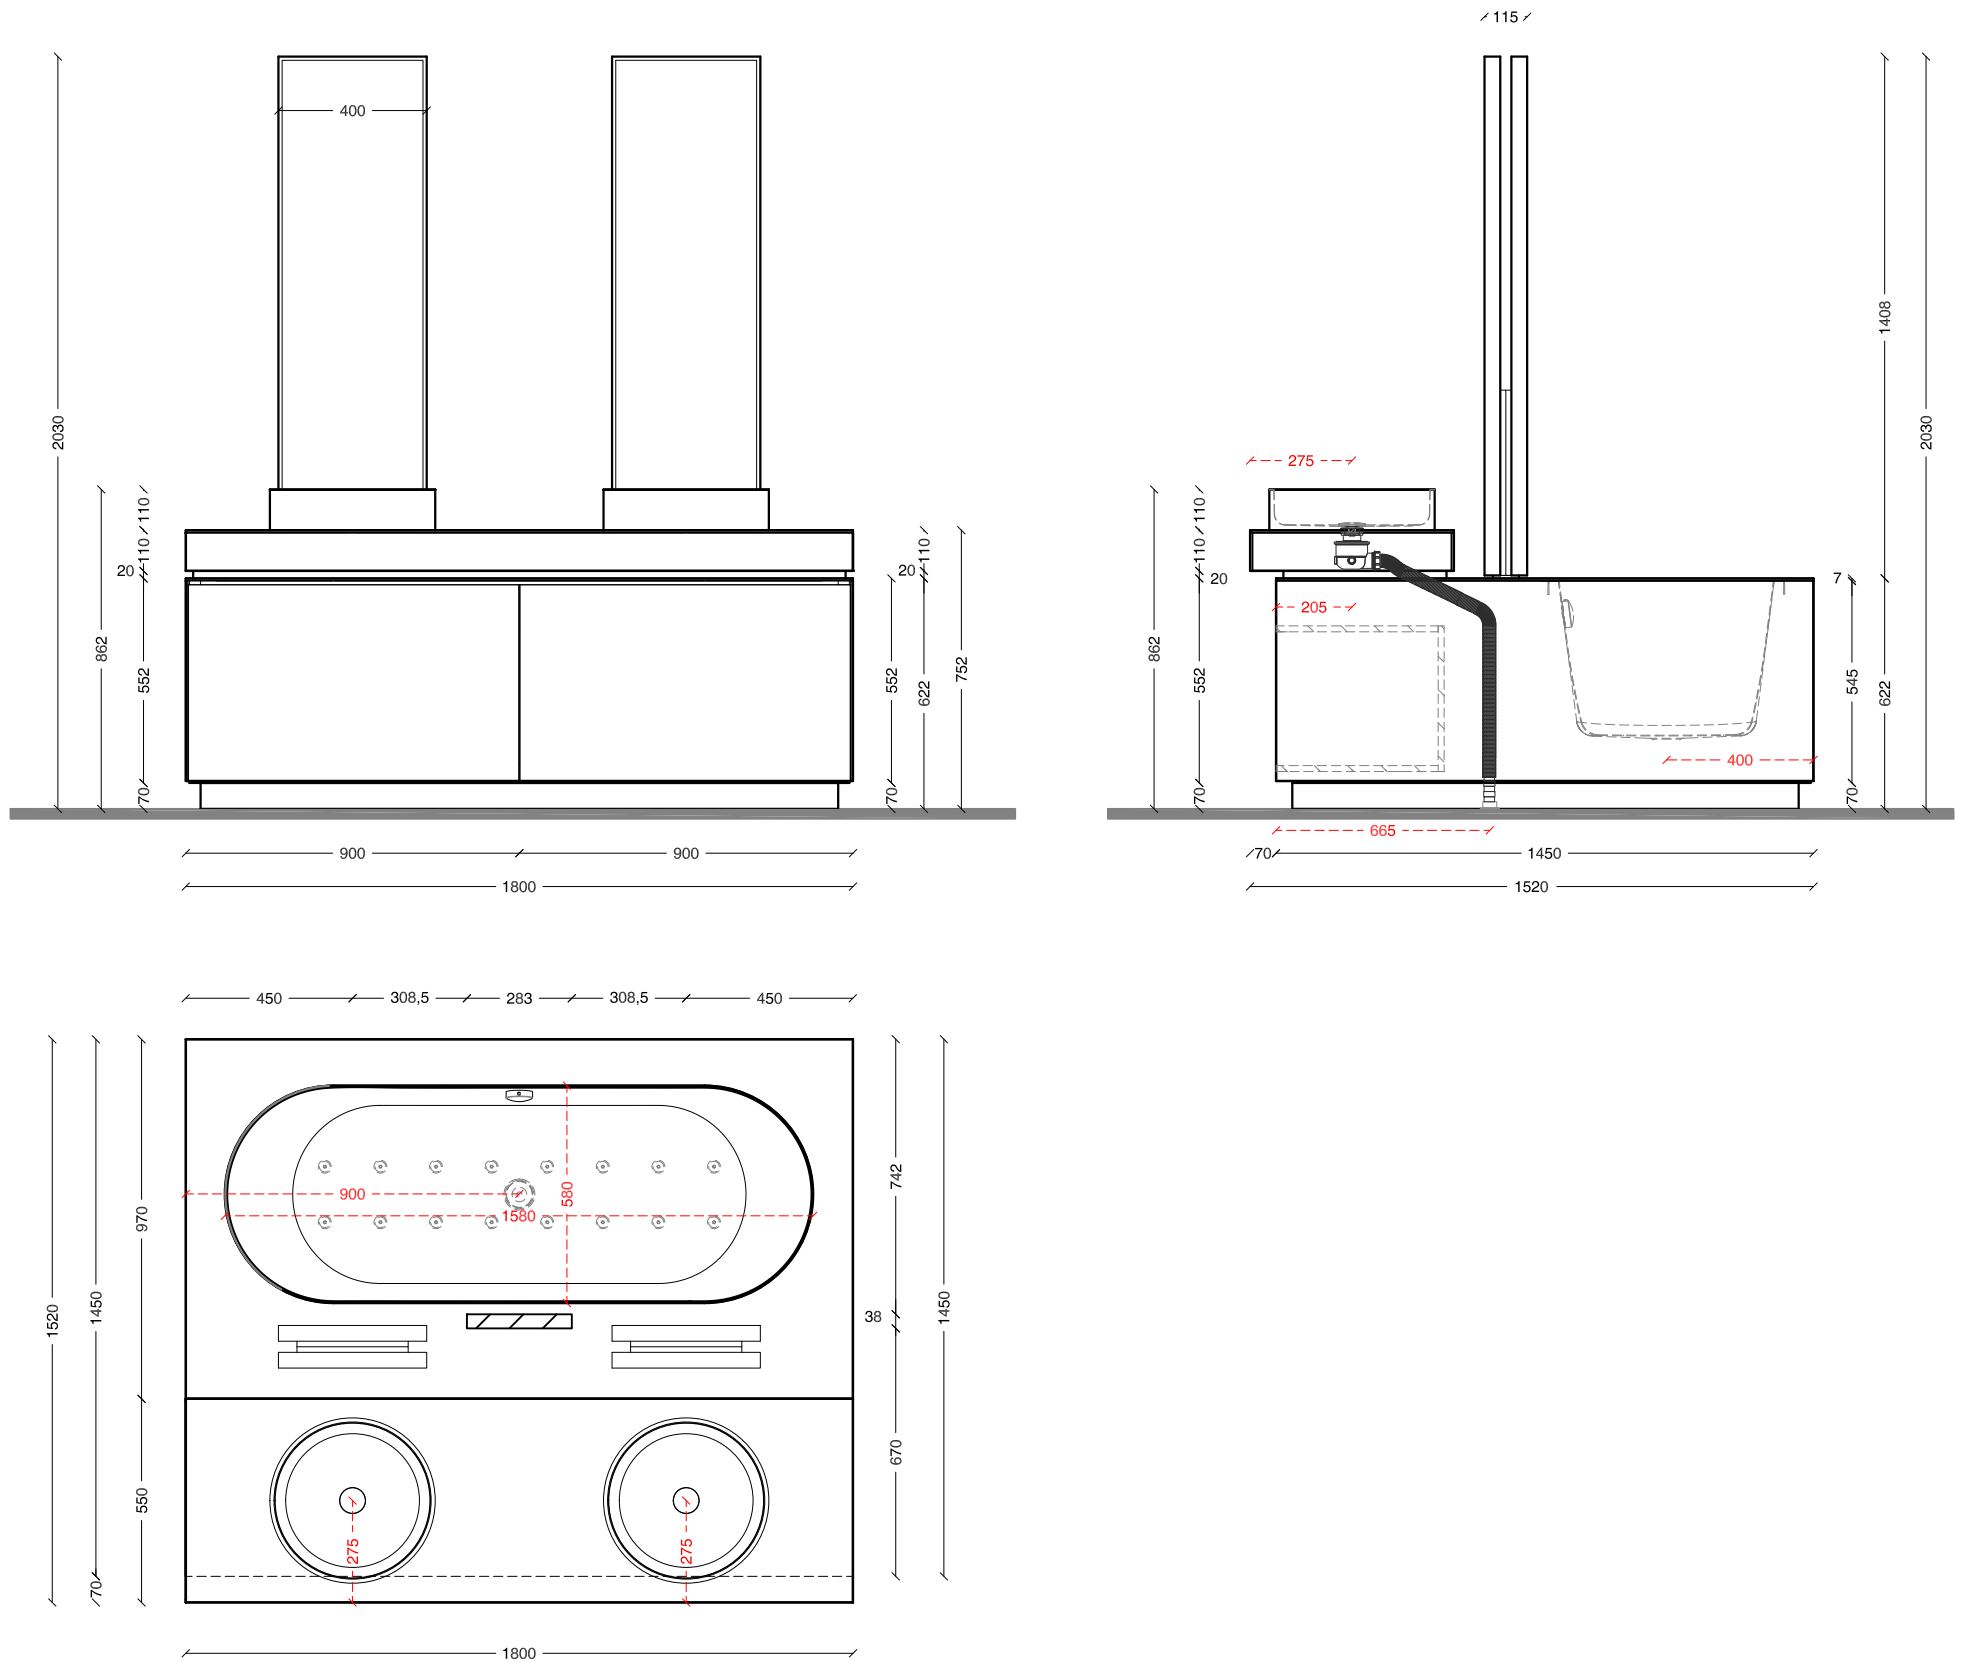

MOBILI BLOCK / VANITIES

- BLOCK_vano a giorno
- BLOCK_cassetto
- BLOCK_ante

VASCE / BATHTUBS

- STYLE 180x80 cm
- LOOK 180x80 cm
- STREET 180x80 cm

LAVABI / WASHBASIN

- UP55+CUBE corian_70x34 cm
- UP55+CUBE corian_90x39 cm
- LOOP corian
- UP55+LOG11 acciaio
- UP55+CUP11 corian

NOTE / NOTES

1. VASCA LOOK optional airpool / cromoterapia.
2. SPECCHI optional DOUBLE FACE o AIR
3. RUBINETTERIA