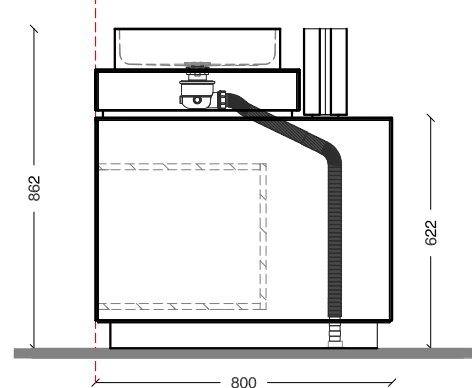

MOBILI BLOCK / VANITIES

VASCE / BATHTUBS

LAVABI / WASHBASIN

NOTE / NOTES

1. VASCA LOOK optional airpool / cromoterapia.
2. SPECCHI optional DOUBLE FACE o AIR
3. RUBINETTERIA

POSIZIONAMENTO PIANO UP55

A

B