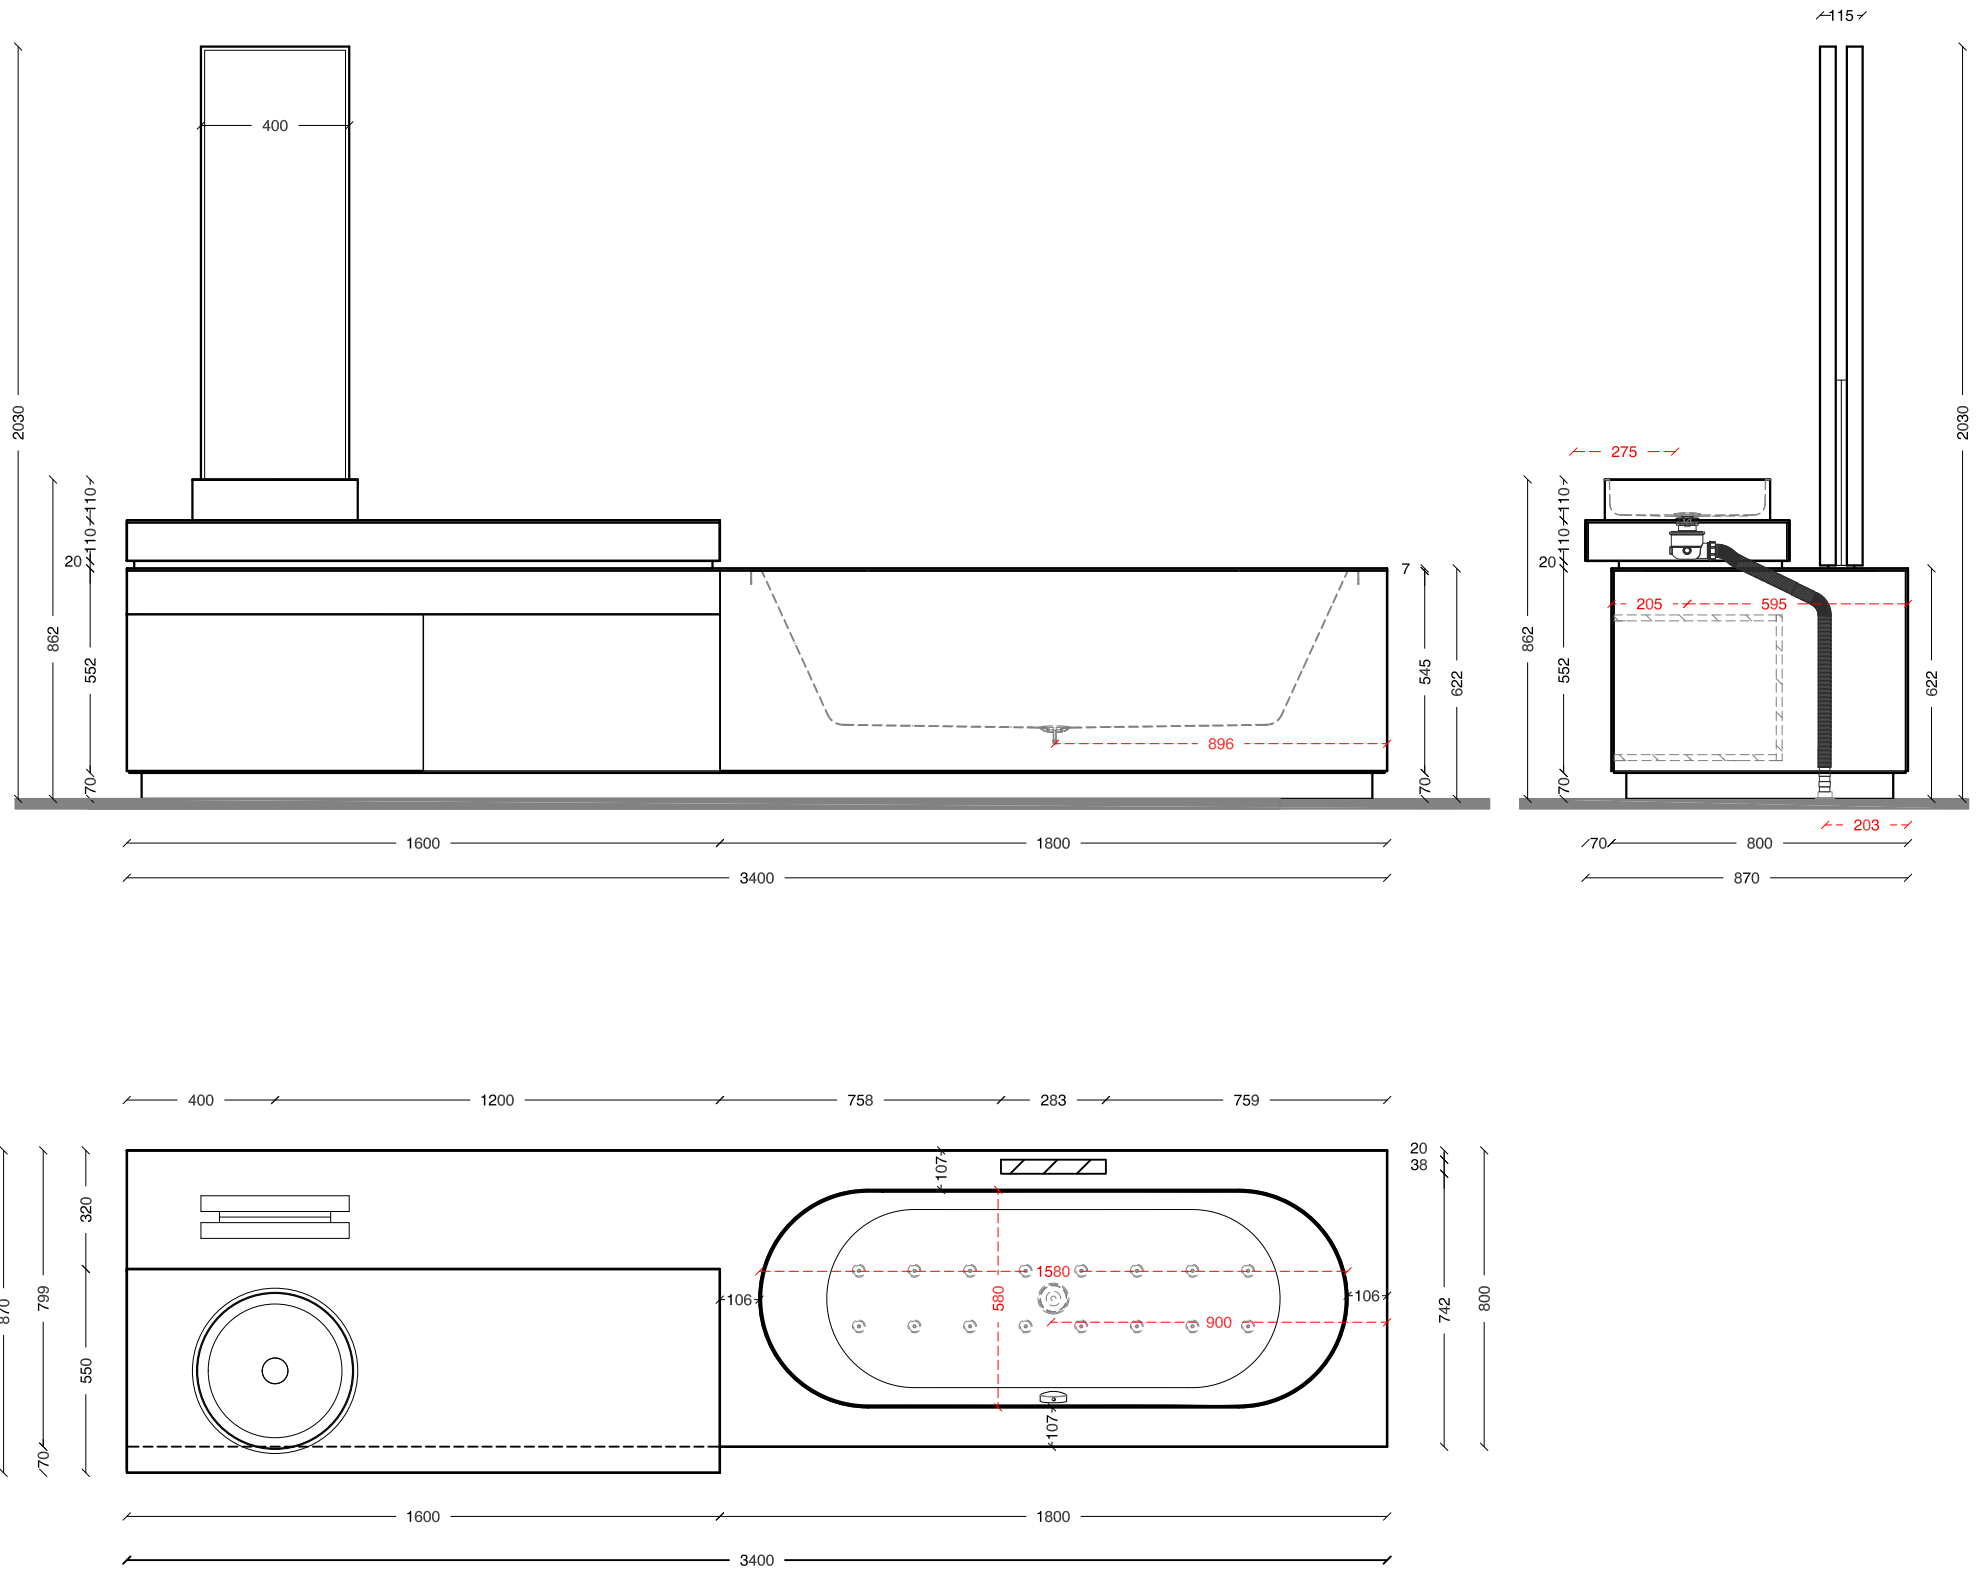

Block system_ a giorno / open _ abierto / Offen

sistemi vasca-unit

look system_180x80
unit 55 C_80x80
line55_80x55
specchio_double face

block system_cassetto / ante

log11_Ø 44,6x11

scheda tecnica
technical datashett
tarjeta técnica
technisches Datenblatt

VASCE / BATHTUBS

STYLE 180x80 cm LOOK 180x80 cm

LAVABI / WASHBASIN

UP55+CUBE corian_70x34 cm UP55+CUBE corian_90x39 cm LOOP corian UP55+LOG11 acciaio UP55+CUP11 corian

- NOTE / NOTES**
- VASCA LOOK optional airpool / cromoterapia.
 - SPECCHI optional DOUBLE FACE o AIR
 - RUBINETTERIA

UP55+CUBE corian_70x34 cm
 UP55+CUBE corian_90x39 cm

LOOP corian

UP55+LOG11 acciaio

UP55+CUP11 corian

NOTE / NOTES

- VASCA LOOK optional airpool / cromoterapia.
- SPECCHI optional DOUBLE FACE o AIR
- RUBINETTERIA