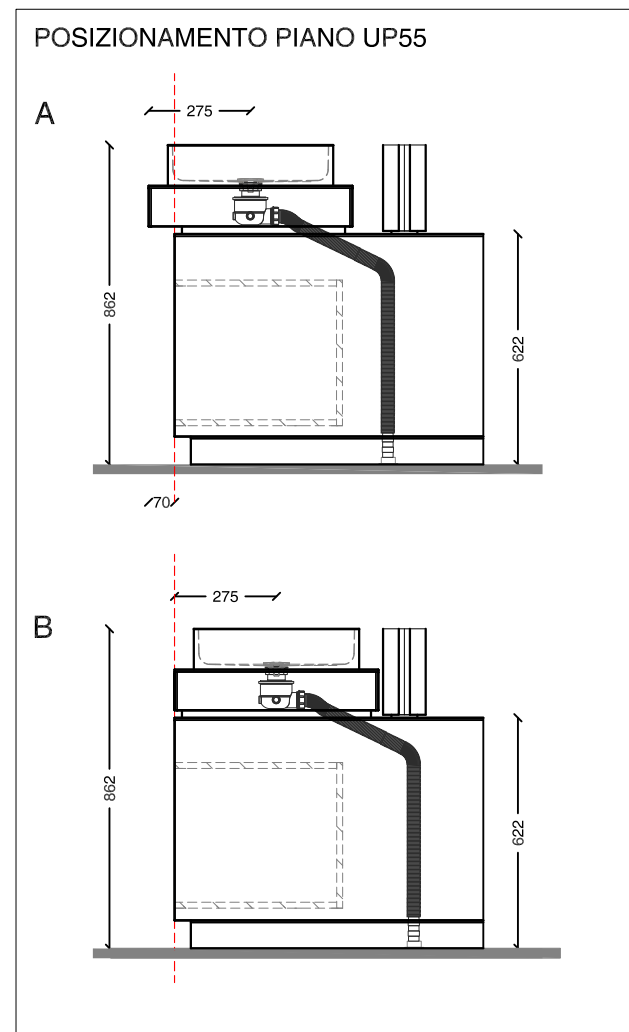

VASCE / BATHTUBS

- STYLE 180x80 cm
- LOOK 180x80 cm
- STREET 180x80 cm

LAVABI / WASHBASIN

- UP55+CUBE corian_70x34 cm
- UP55+CUBE corian_90x39 cm
- LOOP corian
- UP55+LOG11 acciaio
- UP55+CUP11 corian

NOTE / NOTES