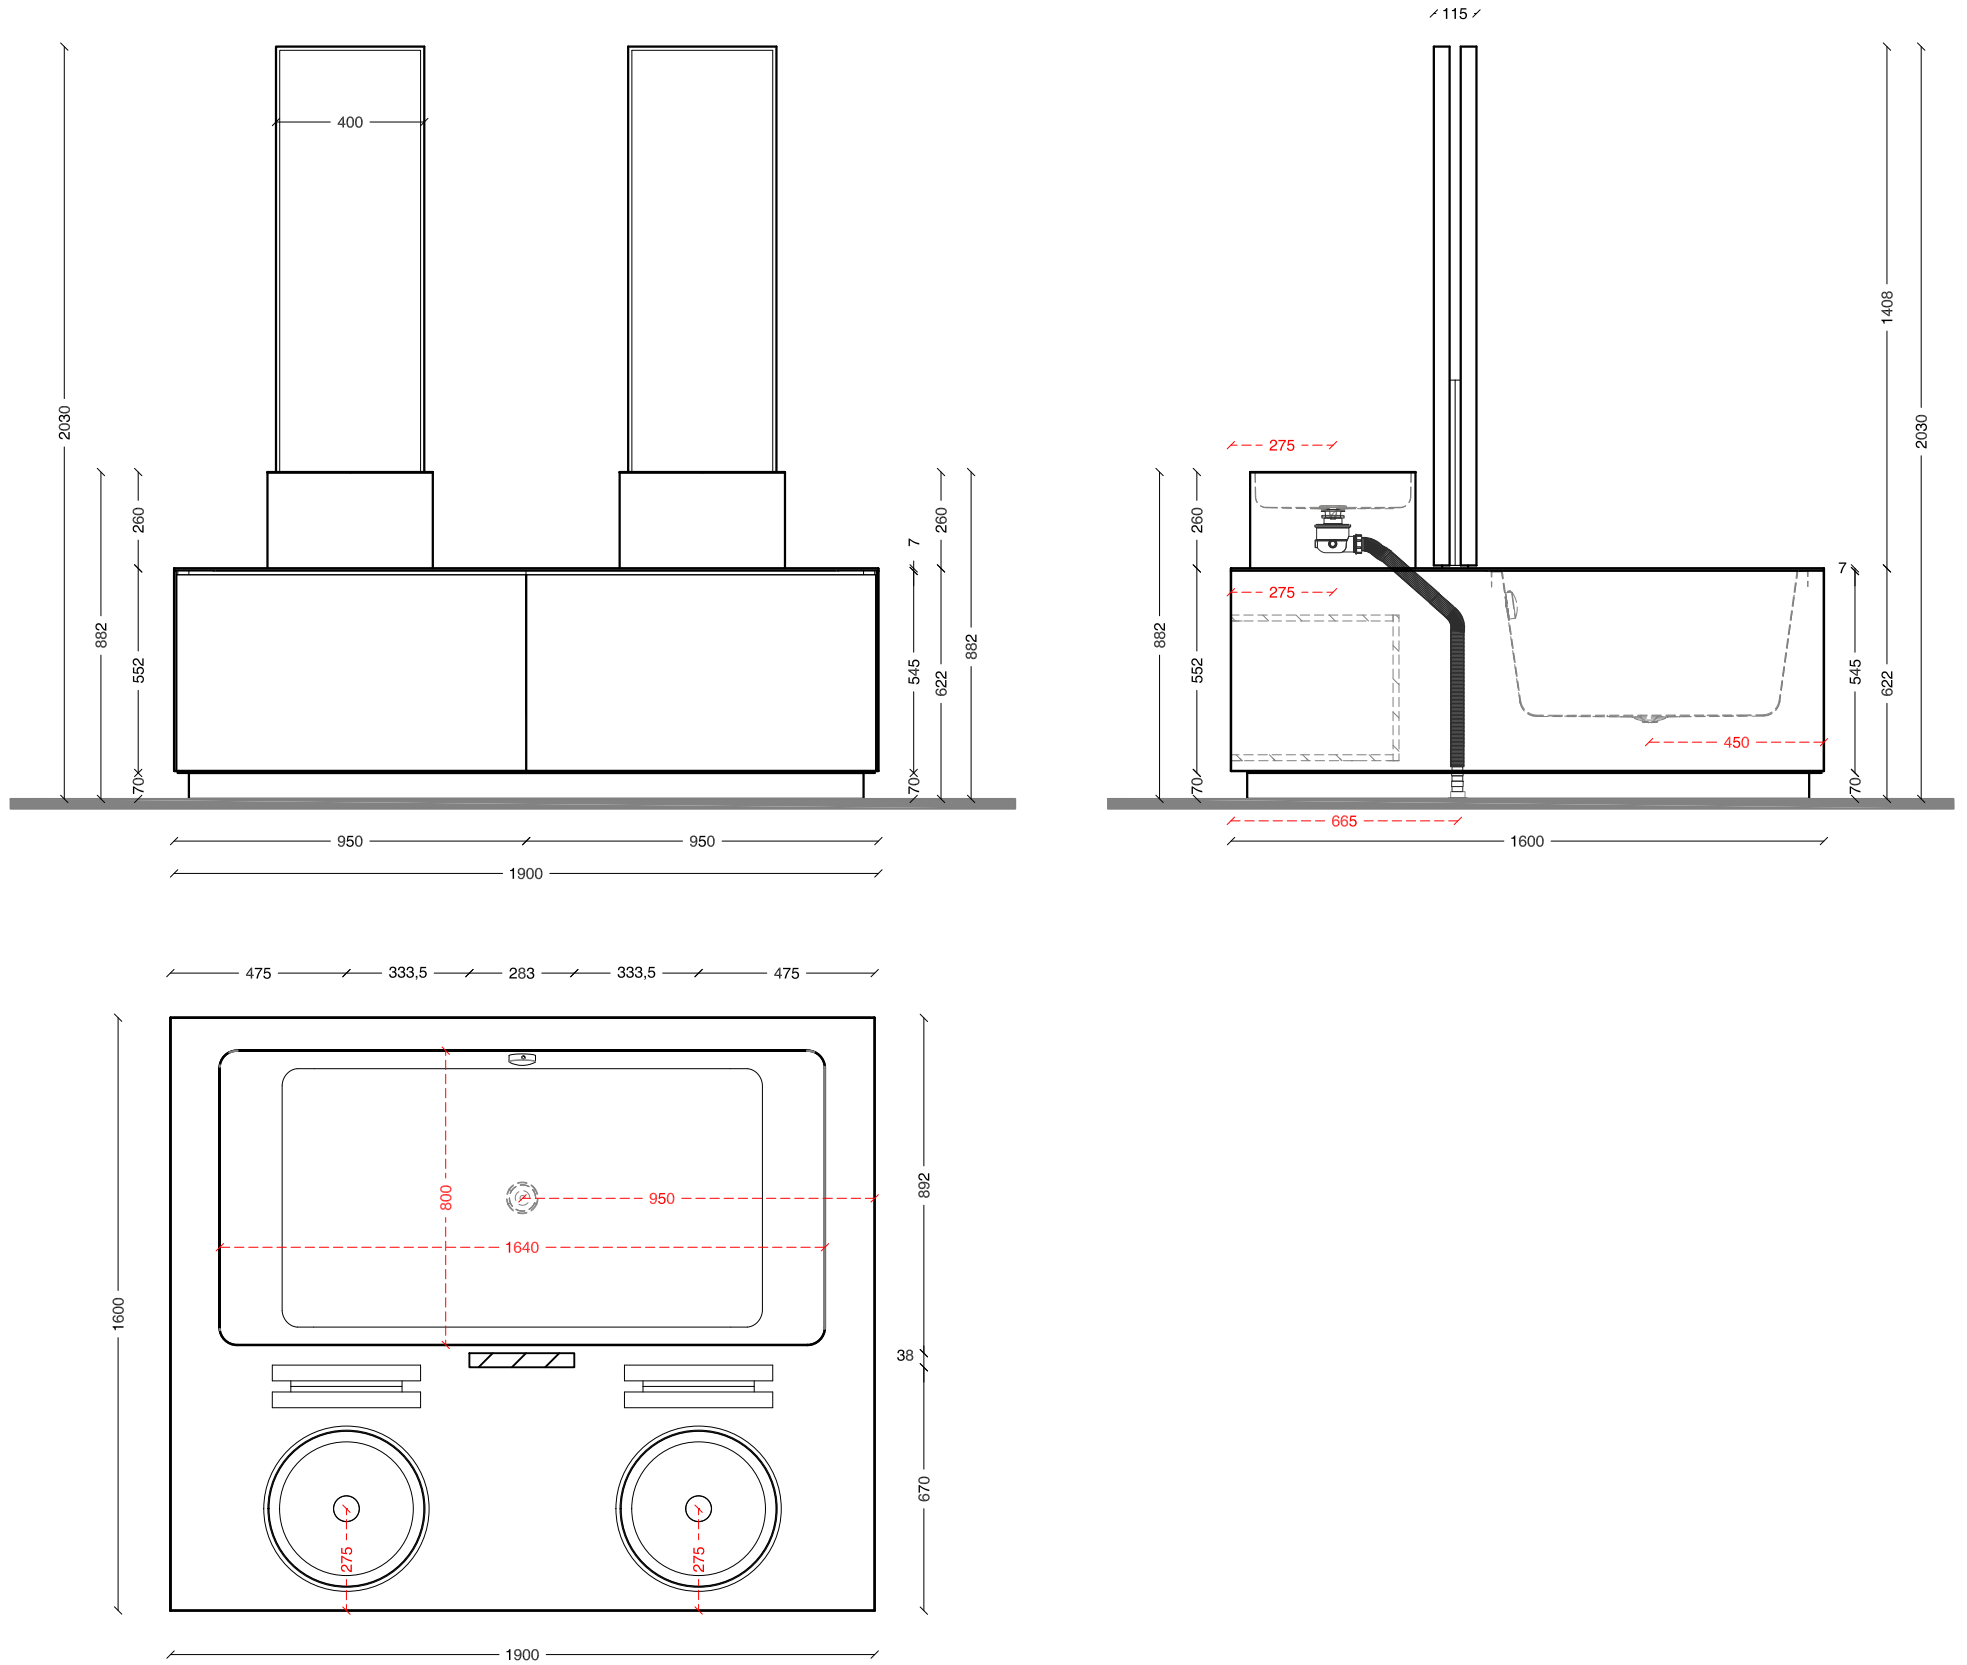

MAKRO

v.1° maggio, 15 - 35030 - bastia di rovolon pd
italia - www.makro.it / info@makro.it
t. +39 . 049 99 10 951 _f. +39 . 049 99 10 976

SISTEMA VASCA-LAVABO
FRONTALE VASCA+BLOCK 190

vasca
lavabo
piano lavabo up55

specchio double face
mobile block_190

scheda tecnica
technical datashett
tarjeta tècnica
technisches Datenblatt

MOBILI BLOCK / VANITIES

VASCE / BATHTUBS

LAVABI / WASHBASIN

NOTE / NOTES

1. VASCA LOOK optional airpool / cromoterapia.
2. SPECCHI optional DOUBLE FACE o AIR
3. RUBINETTERIA