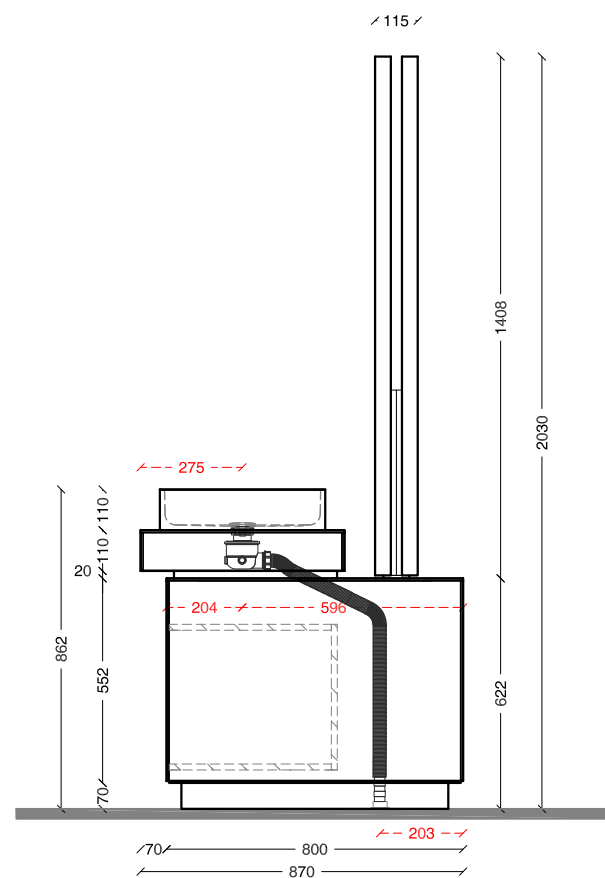

MOBILI BLOCK / VANITIES

VASCE / BATHTUBS

LAVABI / WASHBASIN

NOTE / NOTES

1. VASCA LOOK optional airpool / cromoterapia.
2. SPECCHI optional DOUBLE FACE o AIR
3. RUBINETTERIA

POSIZIONAMENTO PIANO UP55