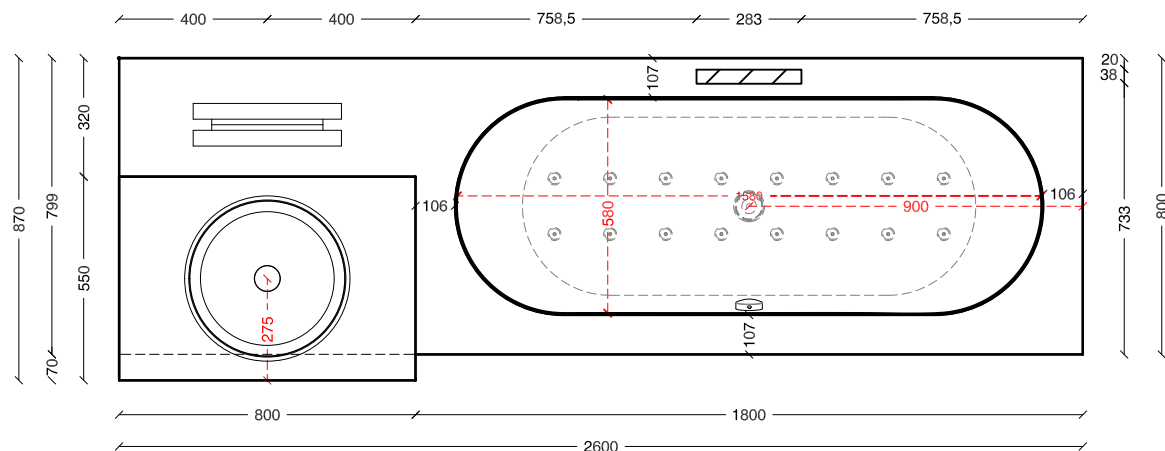

MOBILI BLOCK / VANITIES

VASCE / BATHTUBS

LAVABI / WASHBASIN

NOTE / NOTES

1. VASCA LOOK optional airpool / cromoterapia.
2. SPECCHI optional DOUBLE FACE o AIR
3. RUBINETTERIA

POSIZIONAMENTO PIANO UP55