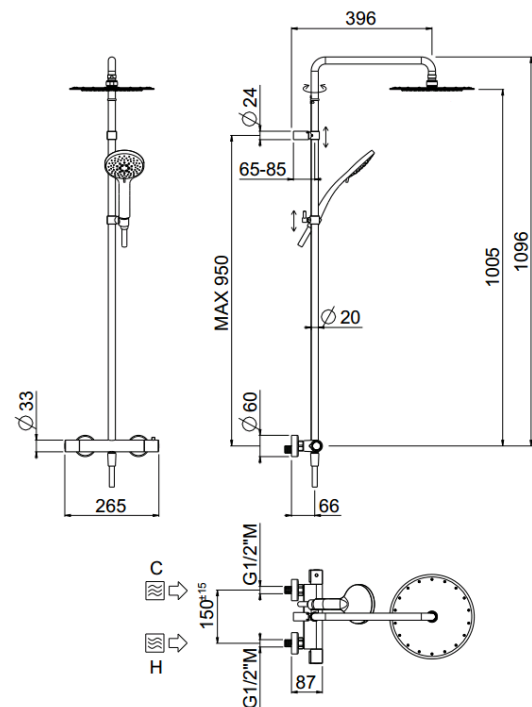

Rigoletto

Rigoletto Stick shower head
01-1904-N-CR

TECHNICAL INFORMATION

Bridge shower column including exposed mixer with diverter and brass handles, turning bar with adjustable mounting. Round shower head, Ø200, non-liming, inspectable and serviceable in ABS. 3 jets non-liming shower in ABS. Smooth double anti-torsion PVC flexible hose, cm 150. CHROME

Flow rate:
x rubinetto

PICTURE

SPARE PARTS

ORIC035
T°

ORIC032
2 vie / ways

FEATURES

rain jet

central jet

side jet

double anti-torsion

adjustable column

inspectable round

TECHNICAL DRAWING

FINISHINGS