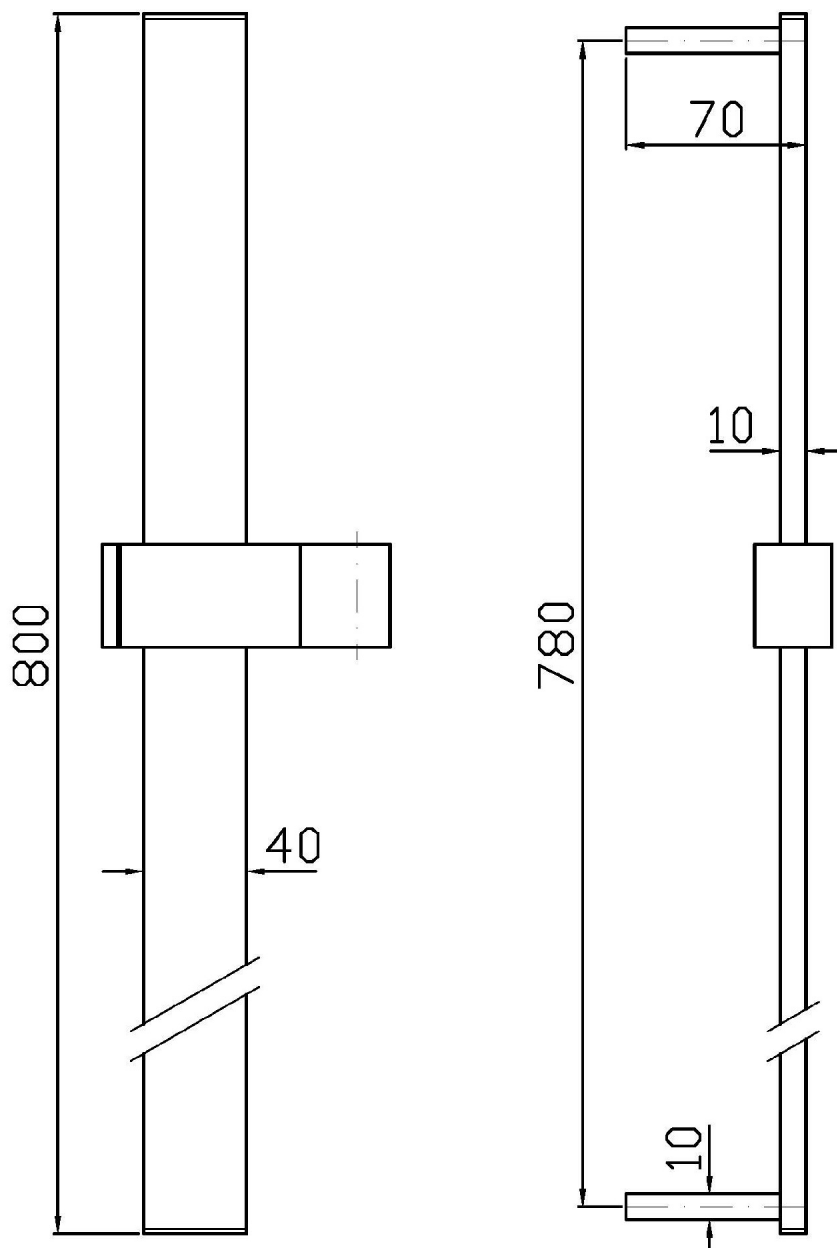

Marchio / Brand ZUCCHETTI

Classe / Class DOCCE

SHOWER

Z93059

Asta murale singola. / Slide rail with adjustable bracket.

Asta murale singola con barra da 800 mm.

Slide rail with adjustable bracket. Length 800 mm.

Finiture / Finishes

Cromo / Chrome

SHOWER

Z93059

Disegno Complessivo / Overall Drawing

SHOWER

Z93059

Pesi e Misure / Weights and Sizes

Peso (Kg) Weight (lb)	1,86 (Kg)	4,10 (lb)
Volume test (dc3) - (in3)	8,77 (dc3)	535,18 (in3)
h (mm) - (in)	85,00 (mm)	3,35 (in)
L1 (mm) - (in)	125,00 (mm)	4,92 (in)
L2 (mm) - (in)	825,00 (mm)	32,48 (in)