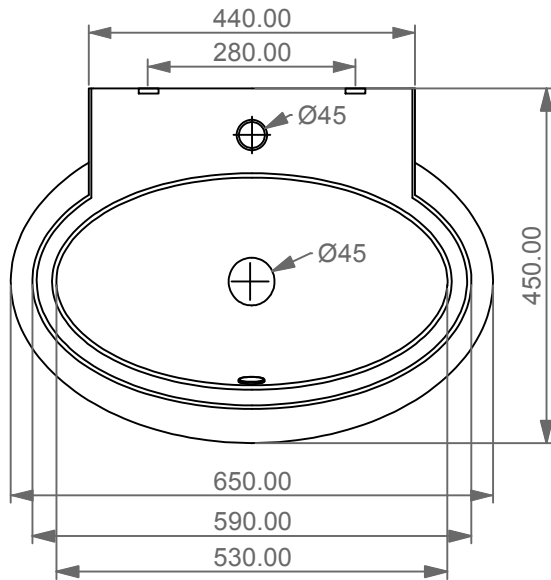

GSGI

CERAMIC DESIGN

Lavabo Dunia cm 65 monoforo
(senza foro, tre fori su richiesta)

*Dunia Washbasin cm 65 one hole
(no hole, three holes on request).*

FRONT

LEFT

TOP

REAR

SECTION

Designation
Lavabo Dunia cm 65 monoforo
(senza foro, tre fori su richiesta)
Dunia Washbasin cm 65 one hole
(no hole, three holes on request).

Scale
1:10

cod. DULAV65

This drawing including the respected data may neither be duplicated nor modified nor altered without the consent of GSG Ceramic Design. The use of the data/technical drawings take place at users own risk and under exclusion of any liability of GSG Ceramic Design. The dimensions are not binding; products are subject to changes. Measurement shown may be subjected to small variations or are indicative.