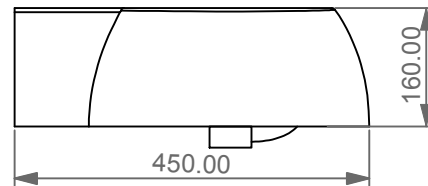

GSGI

CERAMIC DESIGN

Lavabo Dunia cm 65 monoforo
(senza foro, tre fori su richiesta)

*Dunia Washbasin cm 65 one hole
(no hole, three holes on request).*

FRONT

LEFT

TOP

REAR

SECTION

Designation
Lavabo Dunia cm 65 monoforo
(senza foro, tre fori su richiesta)
Dunia Washbasin cm 65 one hole
(no hole, three holes on request).

Scale
1:10

cod. DULAV65

This drawing including the respected data may neither be duplicated nor modified nor altered without the consent of GSG Ceramic Design. The use of the data/technical drawings take place at users own risk and under exclusion of any liability of GSG Ceramic Design. The dimensions are not binding; products are subject to changes. Measurement shown may be subjected to small variations or are indicative.