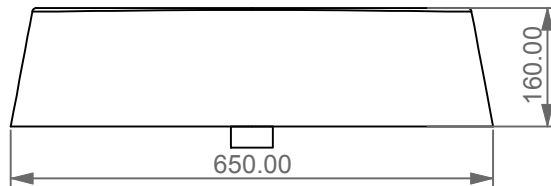

GSGI

CERAMIC DESIGN

Lavabo Dunia cm 65 monoforo
(senza foro, tre fori su richiesta)

*Dunia Washbasin cm 65 one hole
(no hole, three holes on request).*

FRONT

LEFT

TOP

REAR

SECTION

Designation
Lavabo Dunia cm 65 monoforo
(senza foro, tre fori su richiesta)
Dunia Washbasin cm 65 one hole
(no hole, three holes on request).

Scale
1:10

cod. DULAV65

This drawing including the respected data may neither be duplicated nor modified nor altered without the consent of GSG Ceramic Design. The use of the data/technical drawings take place at users own risk and under exclusion of any liability of GSG Ceramic Design. The dimensions are not binding; products are subject to changes. Measurement shown may be subjected to small variations or are indicative.