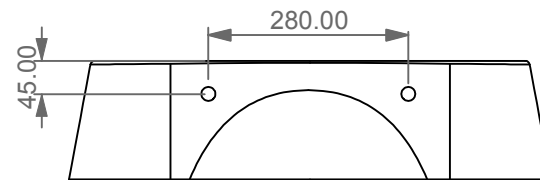

GSGI

CERAMIC DESIGN

Lavabo Dunia cm 65 monoforo
(senza foro, tre fori su richiesta)

*Dunia Washbasin cm 65 one hole
(no hole, three holes on request).*

FRONT

LEFT

TOP

REAR

SECTION

Designation
Lavabo Dunia cm 65 monoforo
(senza foro, tre fori su richiesta)
Dunia Washbasin cm 65 one hole
(no hole, three holes on request).

Scale
1:10

cod. DULAV65

This drawing including the respected data may neither be duplicated nor modified nor altered without the consent of GSG Ceramic Design. The use of the data/technical drawings take place at users own risk and under exclusion of any liability of GSG Ceramic Design. The dimensions are not binding; products are subject to changes. Measurement shown may be subjected to small variations or are indicative.