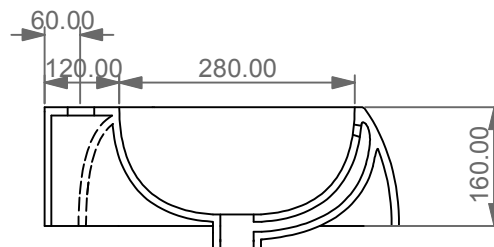

GSGI

CERAMIC DESIGN

Lavabo Dunia cm 65 monoforo
(senza foro, tre fori su richiesta)

*Dunia Washbasin cm 65 one hole
(no hole, three holes on request).*

FRONT

LEFT

TOP

REAR

SECTION

Designation
Lavabo Dunia cm 65 monoforo
(senza foro, tre fori su richiesta)
Dunia Washbasin cm 65 one hole
(no hole, three holes on request).

Scale
1:10

cod. DULAV65

This drawing including the respected data may neither be duplicated nor modified nor altered without the consent of GSG Ceramic Design. The use of the data/technical drawings take place at users own risk and under exclusion of any liability of GSG Ceramic Design. The dimensions are not binding; products are subject to changes. Measurement shown may be subjected to small variations or are indicative.