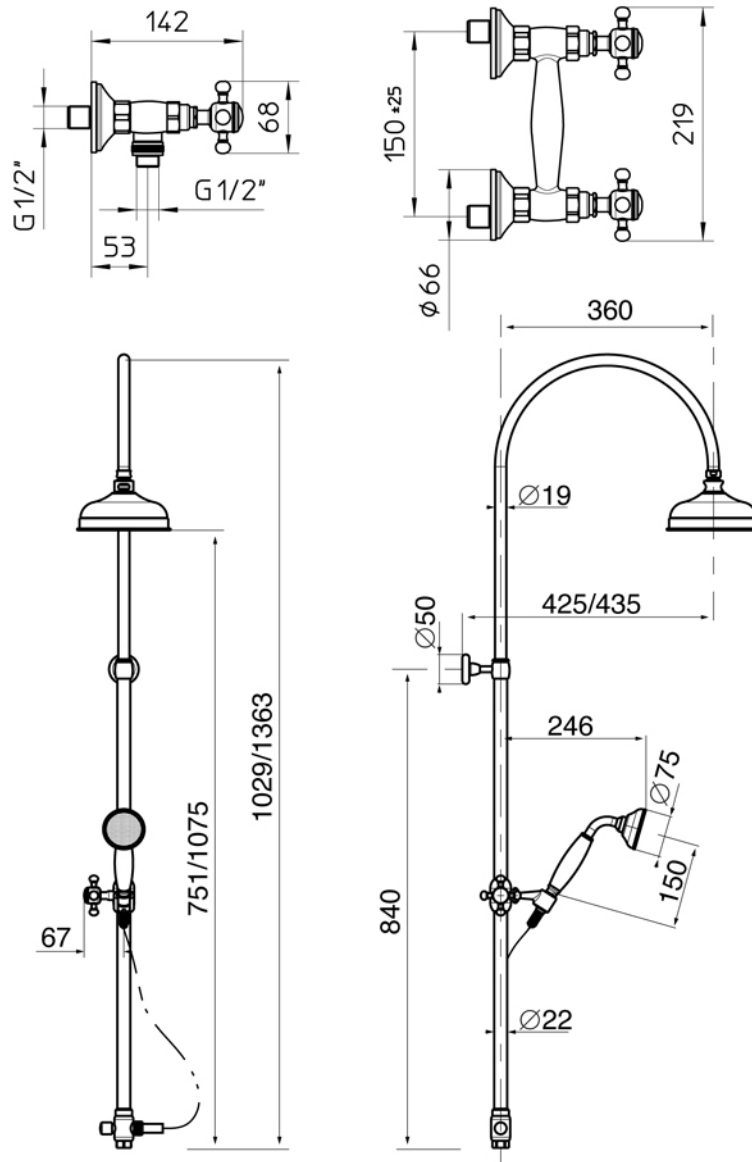

Vm 9 13 19 23 27
Kg/cm² 0,5 1 2 3 4

CHELSEA Collection	
Code	Description
8128-C 8129-I/N/O/OR 8129-B/ND/R	Chelsea external shower mixer Chrome Incalux, Nickel, Dark Gold, Rose Gold Bronze, Dark Nickel, Copper
8710-C 8711-I/N/O/OR 8711-B/ND/R	Exposed riser pipe kit Chrome Incalux, Nickel, Dark Gold, Rose Gold Bronze, Dark Nickel, Copper
8720-C 8721-I/N/O/OR 8721-B/ND/R	Exposed diverter with cradle and handshower Chrome Incalux, Nickel, Dark Gold, Rose Gold Bronze, Dark Nickel, Copper

GH
GENTRY HOME

Verona - Italy
tel. +39 045 8006917
fax. +39 045 8020111
gentry-home.com

CHELSEA Collection	
Code	Description
0113-C 0114-I/N/O/OR 0114-B/ND/R	Shower rose 20 cm Chrome Incalux, Nickel, Dark Gold, Rose Gold Bronze, Dark Nickel, Copper

Verona - Italy
tel. +39 045 8006917
fax. +39 045 8020111
gentry-home.com

CHELSEA Collection	
Code	Description
0115-C 0116-I/N/O/OR 0116-B/ND/R	Shower rose 30 cm Chrome Incalux, Nickel, Dark Gold, Rose Gold Bronze, Dark Nickel, Copper