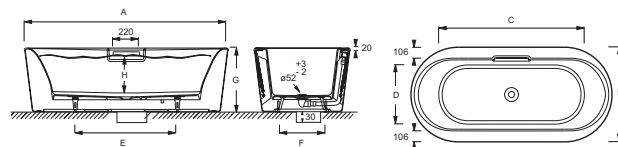

Technical drawing

Mm	C6D062	C6D063	C6D064
A	1600	1700	1800
B	750	800	800
C	1160	1230	1330
D	470	500	500
E	750	850	950
F	370	390	390
G	500	540	540
H	309	340	340

*Due to possible variations in computer and printer calibrations, technical factors and certain finish characteristics, the colors you see may not accurately portray the actual colors and are provided as a guide only.