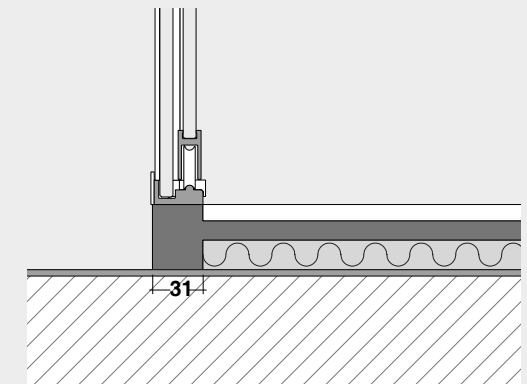

bordo 31mm / edge 31 mm

bordo 31 mm (rif. box anta scorrevole SLIDE)
edge 31 mm (sliding door box SLIDE)