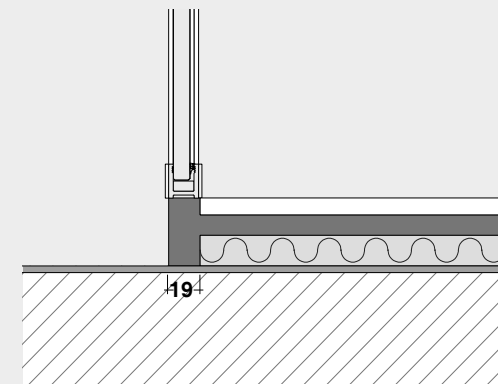

SLIM BORDO / SLIM edge

bordo 19 mm / edge 19 mm

bordo 19 mm (rif. box anta battente LINEA o vetro fisso LAMA).
edge 19 mm (swing door box LINEA or fixed glass LAMA)