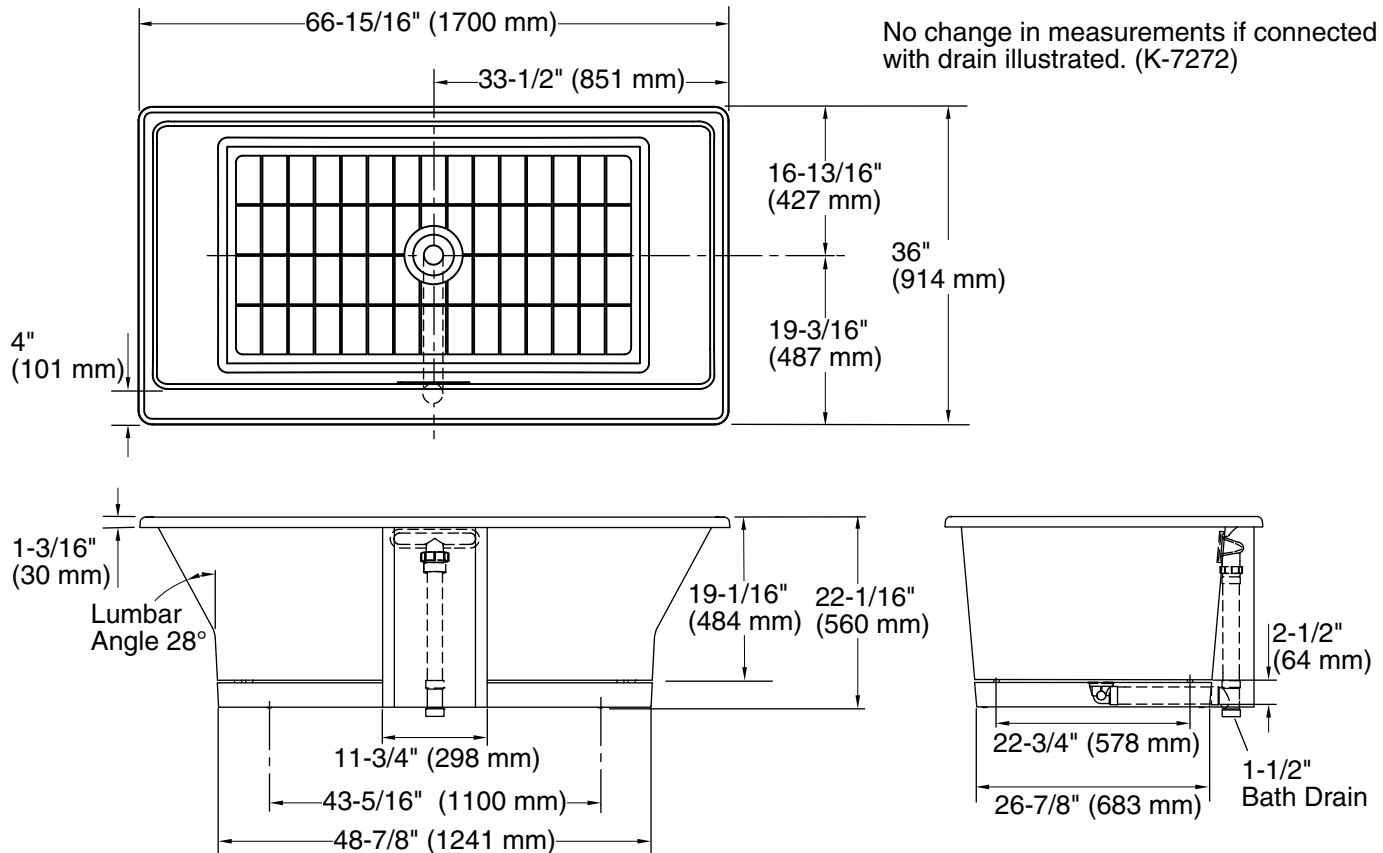

## Technical Information

All product dimensions are nominal.

Installation:	Freestanding
Drain location:	Center
Basin area, bottom:	49" x 26-1/2" (1245 mm x 673 mm)
Basin area, top:	62-1/2" x 29-1/4" (1588 mm x 743 mm)
Weight:	435 lbs (197.3 kg)
Minimum floor load:	73 lbs/ft <sup>2</sup> (356.4 kg/m <sup>2</sup> )
Water depth:	15-1/4" (387 mm)
Water capacity:	90 gal (340.7 L)