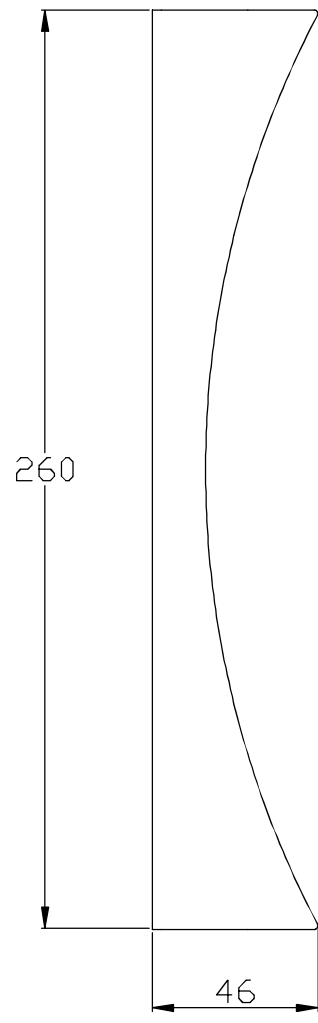

ALUMINUM / ALUMINIO