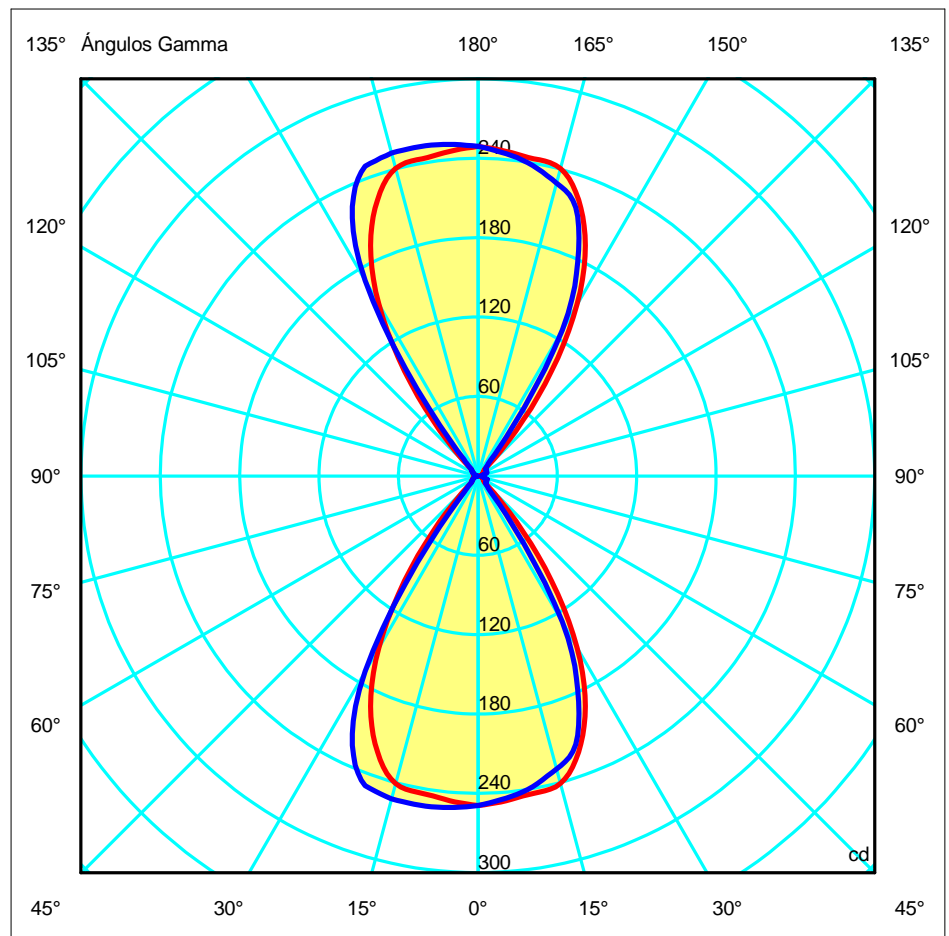

Продажа дизайнерской мебели, света и аксессуаров по всей России
8 (800) 500-70-36
hello@barcelonadesign.ru
www.barcelonadesign.ru

Luminaire
Code 05-5077-BW-BW
Name Aplique SURF 2 x leds 9W
Measur.
Code 05-5077-BW-BW
Name Aplique SURF 2 x leds 9W

Luminaire Flux	508.50 lm	Luminaire Power	13.00 W	Efficacy	39.12 lm/W	Efficiency	100.00%
Lamps Flux	508.50 lm	Maximum value	252.75 cd	Position	C=270.00 G=10.00	CG	Asymmetrical
Rectangular Luminaire Round Luminous Area		Length Diam.	48 mm 30 mm	Width Height	46 mm 260 mm	Height	260 mm
Horizontal Luminous Area Emitting area on Plane 0° Emitting area on Plane 90°		0.000707 m2 0.007800 m2 0.007800 m2		Emitting area on Plane 180° Emitting area on Plane 270° Glare area at 76°		0.007800 m2 0.007800 m2 0.007739 m2	
Coordinate system Date Measurement Distance		CG 12-07-2016 6.44		Symmetry Type Maximum Gamma Angle Measurement Flux		Asymmetrical 180 508.50 lm	
Operator Temperature Humidity Notes		Asselum T2 25.00 °C 57.00 %		Source voltage Source current Photocell		230.00 V Prc	

Line	Code	Luminaire Lamps Name	Flux [lm]	Pow. [W]	Q.ty
- LEDS C4 LEDS	05-5077-BW-BW	Lámpara leds 9W	508.50	13.00	1
C.I.E. F UTE	91 95 98 50 100 0.50 A + 0.50 T	D DIN 5040 B NBN	C61 BZ 1		

48mm x 46mm

Semiplanos C

180.0 — 0.0
270.0 — 90.0

ULOR 50.00 %
DLOR 50.00 %
RN 50.00 %