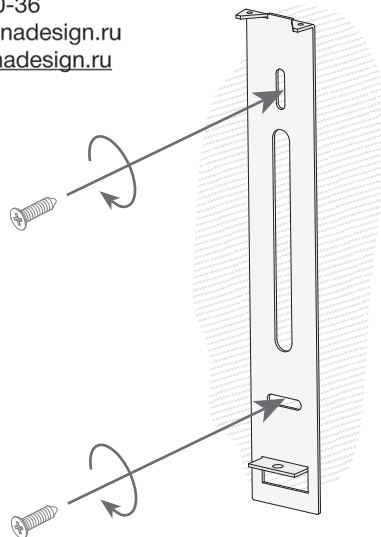

Продажа дизайнерской мебели,
света и аксессуаров
по всей России

8 (800) 500-70-36
hello@barcelonadesign.ru
www.barcelonadesign.ru