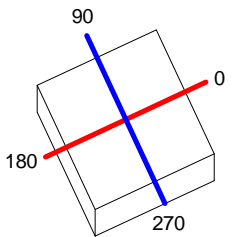

Продажа дизайнерской мебели, света и аксессуаров по всей России
8 (800) 500-70-36
hello@barcelonadesign.ru
www.barcelonadesign.ru

Luminaire

Code 05-5077-21-21
Name Aplique SURF 2 x leds 9W

Measur.

Code 05-5077-BW-BW
Name Aplique SURF 2 x leds 9W

Luminaire Flux	508.50 lm	Luminaire Power	13.00 W	Efficacy	39.12 lm/W	Efficiency	100.00%
Lamps Flux	508.50 lm	Maximum value	497.06 cd/klm	Position	C=270.00 G=10.00	CG	Asymmetrical
Rectangular Luminaire Round Luminous Area		Length Diam.	48 mm 30 mm	Width Height	46 mm 260 mm	Height	260 mm
Horizontal Luminous Area Emitting area on Plane 0° Emitting area on Plane 90°		0.000707 m2 0.007800 m2 0.007800 m2		Emitting area on Plane 180° Emitting area on Plane 270° Glare area at 76°		0.007800 m2 0.007800 m2 0.007739 m2	
Coordinate system Date Measurement Distance		CG 12-07-2016 0.00		Symmetry Type Maximum Gamma Angle Measurement Flux		Asymmetrical 180 508.50 lm	
Operator Temperature Humidity Notes		Asselum T2 25.00 °C 60.00 %		Source Voltage [V] Source current [A] Photocell			

Luminaire Lamps

Line	Code	Name	Flux [lm]	Pow. [W]	Q.ty
	05-5077-BW-BW	05-5077-BW-BW - 13.00 W	508.50	13.00	1
C.I.E. F UTE	91 95 98 50 100 0.50 A + 0.50 T	D DIN 5040 B NBN	C61 BZ 1		

48mm x 46mm

C Halfplanes

180.0 — 0.0
270.0 — 90.0

ULOR 50.00 %
DLOR 50.00 %
RN 50.00 %