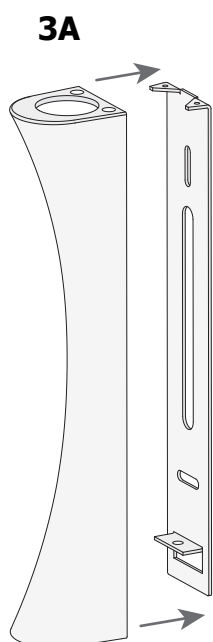

Продажа дизайнерской мебели,
света и аксессуаров
по всей России

8 (800) 500-70-36
hello@barcelonadesign.ru
www.barcelonadesign.ru

2

3

3B

3C