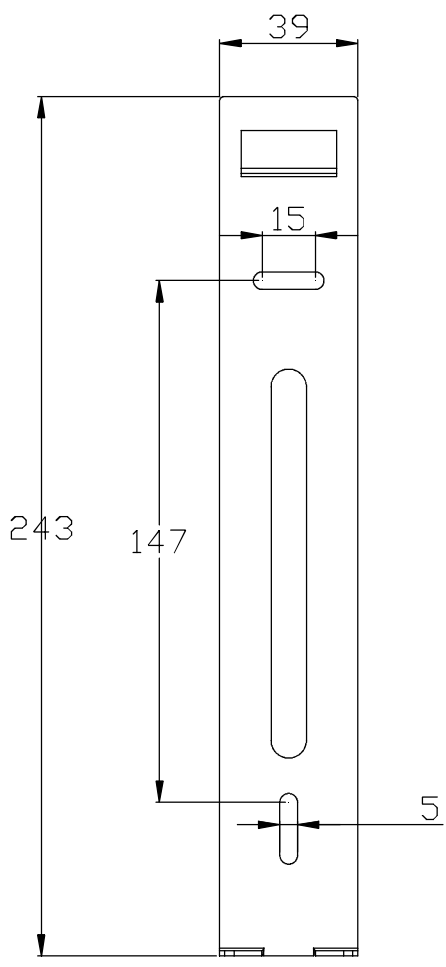

ALUMINUM / ALUMINIO