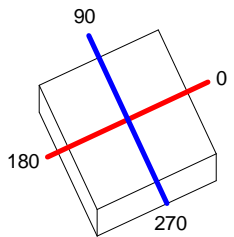

Продажа дизайнерской мебели, света и аксессуаров по всей России
8 (800) 500-70-36
hello@barcelonadesign.ru
www.barcelonadesign.ru

Luminaire
Code 05-5077-BW-BW
Name Aplique SURF 2 x leds 9W
Measur.
Code 05-5077-BW-BW
Name Aplique SURF 2 x leds 9W

Luminaire Flux	508.50 lm	Luminaire Power	13.00 W	Efficacy	39.12 lm/W	Efficiency	100.00%
Lamps Flux	508.50 lm	Maximum value	252.75 cd	Position	C=270.00 G=10.00	CG	Asymmetrical
Rectangular Luminaire Round Luminous Area		Length Diam.	48 mm 30 mm	Width Height	46 mm 260 mm	Height	260 mm
Horizontal Luminous Area Emitting area on Plane 0° Emitting area on Plane 90°		0.000707 m2 0.007800 m2 0.007800 m2		Emitting area on Plane 180° Emitting area on Plane 270° Glare area at 76°		0.007800 m2 0.007800 m2 0.007739 m2	
Coordinate system Date Measurement Distance		CG 12-07-2016 6.44		Symmetry Type Maximum Gamma Angle Measurement Flux		Asymmetrical 180 508.50 lm	
Operator Temperature Humidity Notes		Asselum T2 25.00 °C 57.00 %		Source voltage Source current Photocell		230.00 V Prc	

Line	Code	Luminaire Lamps Name	Flux [lm]	Pow. [W]	Q.ty
- LEDS C4 LEDS	05-5077-BW-BW	Lámpara leds 9W	508.50	13.00	1
C.I.E. F UTE	91 95 98 50 100 0.50 A + 0.50 T	D DIN 5040 B NBN	C61 BZ 1		

48mm x 46mm

Semiplanos C

180.0 — 0.0
270.0 — 90.0

ULOR 50.00 %
DLOR 50.00 %
RN 50.00 %