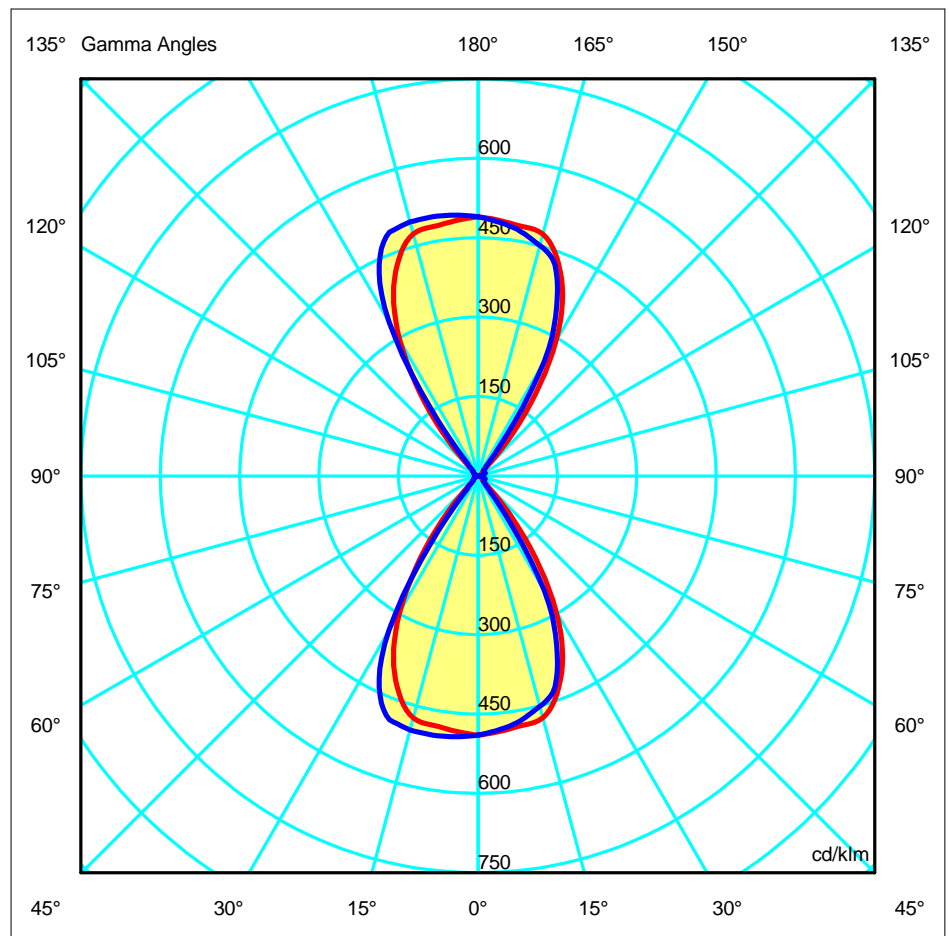

Продажа дизайнерской мебели, света и аксессуаров по всей России
8 (800) 500-70-36
hello@barcelonadesign.ru
www.barcelonadesign.ru

Luminaire

Code 05-5077-21-21
Name Aplique SURF 2 x leds 9W

Measur.

Code 05-5077-BW-BW
Name Aplique SURF 2 x leds 9W

Luminaire Flux	508.50 lm	Luminaire Power	13.00 W	Efficacy	39.12 lm/W	Efficiency	100.00%
Lamps Flux	508.50 lm	Maximum value	497.06 cd/klm	Position	C=270.00 G=10.00	CG	Asymmetrical
Rectangular Luminaire Round Luminous Area		Length Diam.	48 mm 30 mm	Width Height	46 mm 260 mm	Height	260 mm
Horizontal Luminous Area Emitting area on Plane 0° Emitting area on Plane 90°		0.000707 m2 0.007800 m2 0.007800 m2		Emitting area on Plane 180° Emitting area on Plane 270° Glare area at 76°		0.007800 m2 0.007800 m2 0.007739 m2	
Coordinate system Date Measurement Distance		CG 12-07-2016 0.00		Symmetry Type Maximum Gamma Angle Measurement Flux		Asymmetrical 180 508.50 lm	
Operator Temperature Humidity Notes		Asselum T2 25.00 °C 60.00 %		Source Voltage [V] Source current [A] Photocell			

Luminaire Lamps

Line	Code	Name	Flux [lm]	Pow. [W]	Q.ty
	05-5077-BW-BW	05-5077-BW-BW - 13.00 W	508.50	13.00	1
C.I.E. F UTE	91 95 98 50 100 0.50 A + 0.50 T	D DIN 5040 B NBN	C61 BZ 1		

48mm x 46mm

C Halfplanes

180.0 — 0.0
270.0 — 90.0

ULOR 50.00 %
DLOR 50.00 %
RN 50.00 %