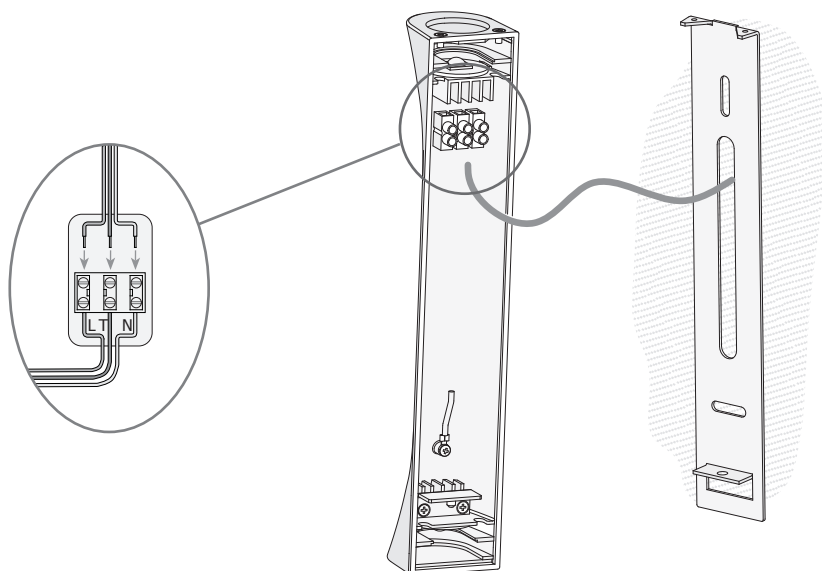

Продажа дизайнерской мебели,
света и аксессуаров
по всей России

8 (800) 500-70-36
hello@barcelonadesign.ru
www.barcelonadesign.ru

2

3

3B

3C