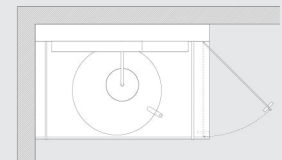

LIFE is a for All shower system designed by Giulio Gianturco which aims at meeting the demands of those who love to indulge in an all-around shower, without forgetting those in need of assistance. It stands out for its originality, versatility and fittings such as the tray with revolving platform, the technical wall with integrated taps and the innovative body dryer.

Tipologie e Dimensioni / Typologies and sizes

parete / wall

- 120 x 90 x H220 cm
- 160 x 90 x H220 cm

angolo / corner

- 120 x 90 x H220 cm
- 160 x 90 x H220 cm

CARATTERISTICHE TECNICHE

- piatto doccia in solid surface filopavimento
- pedana ø 80 cm dotata di meccanismo girevole
- parete tecnica attrezzata 120 / 160 x 16 x H 220 cm, vano tecnico con raccordo drenate all'ombrinale
- seggiolino in solid surface / legno termotrattato e con struttura in metallo verniciato
- vetri temperati trasparenti incassati nel piatto doccia
- anta in vetro con cerniere integrate in acciaio inox
- maniglia in acciaio inox
- mensola attrezzata con rubinetteria OX
- vano tecnico attrezzato con mensole, specchio, tubo flessibile body dryer
- soffiante 1800 W
- temperatura max erogata 70°

TECHNICAL SPECIFICATIONS

- Floor-flush shower tray in Solid Surface
- Footboard D.80 cm with revolving mechanism
- Technical wall 120/160 x H220 cm, rack with draining system
- Seat in Solid Surface / thermo-treated wood and structure in varnished metal
- Transparent tempered glass recessed in the tray
- Glass door with integrated hinges in stainless steel
- Handle in stainless steel
- Technical shelf with OX taps
- Rack equipped with shelves, mirror, body dryer
- Blower 1800 W
- Maximum temperature 70°