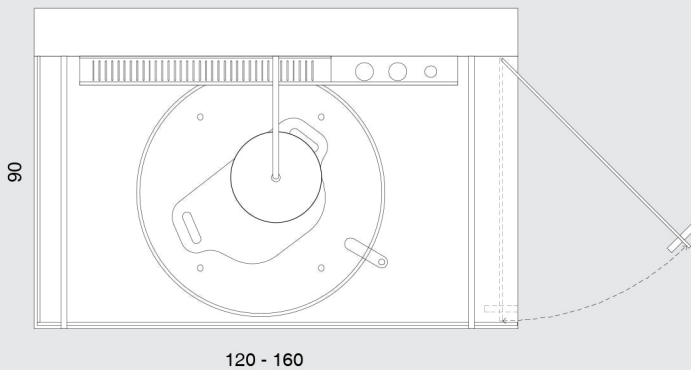

LIFE is a for All shower system designed by Giulio Gianturco which aims at meeting the demands of those who love to indulge in an all-around shower, without forgetting those in need of assistance. It stands out for its originality, versatility and fittings such as the tray with revolving platform, the technical wall with integrated taps and the innovative body dryer.

Tipologie e Dimensioni / Typologies and sizes

parete / wall

- 120 x 90 x H220 cm
- 160 x 90 x H220 cm

angolo / corner

- 120 x 90 x H220 cm
- 160 x 90 x H220 cm

CARATTERISTICHE TECNICHE

- piatto doccia in solid surface filopavimento
- pedana ø 80 cm dotata di meccanismo girevole
- parete tecnica attrezzata 120 / 160 x 16 x H 220 cm, vano tecnico con raccordo drenate all'ombrinale
- seggiolino in solid surface / legno termotrattato e con struttura in metallo verniciato
- vetri temperati trasparenti incassati nel piatto doccia
- anta in vetro con cerniere integrate in acciaio inox
- maniglia in acciaio inox
- mensola attrezzata con rubinetteria OX
- vano tecnico attrezzato con mensole, specchio, tubo flessibile body dryer
- soffiante 1800 W
- temperatura max erogata 70°

TECHNICAL SPECIFICATIONS

- Floor-flush shower tray in Solid Surface
- Footboard D.80 cm with revolving mechanism
- Technical wall 120/160 x H220 cm, rack with draining system
- Seat in Solid Surface / thermo-treated wood and structure in varnished metal
- Transparent tempered glass recessed in the tray
- Glass door with integrated hinges in stainless steel
- Handle in stainless steel
- Technical shelf with OX taps
- Rack equipped with shelves, mirror, body dryer
- Blower 1800 W
- Maximum temperature 70°