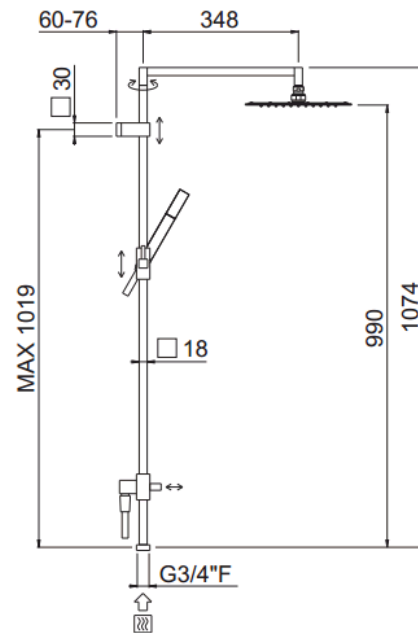

Extreme 3/4" connection

Extreme 3/4" connection, MySlim shower head
30452-CR

TECHNICAL INFORMATION

Turning square shower column with adjustable mounting with articulated shower holder, 3/4" connection, adjustable upper holder and diverter. Non-liming square ultra-thin shower head 300x300 in stainless steel. Brass non-liming inspectable one jet square shower. PVC smooth double anti-torsion flexible hose cm 150. CHROME

Flow rate:
? Doccia o soffione?

PICTURE

SPARE PARTS

FEATURES

Rain jet

Non-liming

double anti-torsion

ecologic

adjustable column

TECHNICAL DRAWING

FINISHINGS