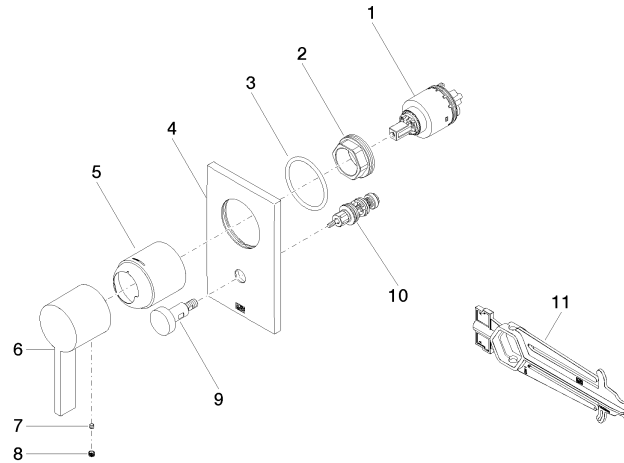

Required miscellaneous

Concealed single-lever mixer - 35 020 970 90
 •max. recess depth 105 mm
 •min. recess depth 80 mm

Required miscellaneous

xGRID Installation track 555 mm - 12 360 970 90

36 120 670

mm [inches]

IMO

36 120 670

Certificates

WRAS_2207

LGA_19

36 120 670

Product version from 2/20/2020

Concealed single-lever mixer with diverter - Brushed Champagne (22kt Gold)