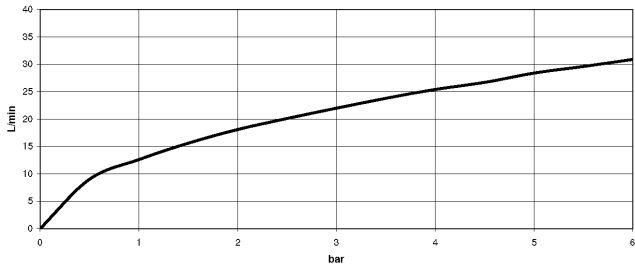

Required miscellaneous

Concealed single-lever mixer - 35 020 970 90
 •max. recess depth 105 mm
 •min. recess depth 80 mm

Required miscellaneous

xGRID Installation track 555 mm - 12 360 970 90

36 120 670

mm [inches]

Flow rate chart

Codes & Standards

DIN 4109

ISO 3822

Scottish Water
Byelaws

UK Water Supply
Regulations

Ü-Zeichen

Concealed single-lever mixer with diverter - Brushed Champagne (22kt Gold)