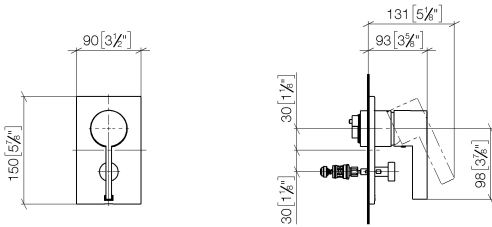

Concealed single-lever mixer with diverter - Brushed Champagne (22kt Gold)

IMO

36 120 670

- automatic diverter
- cover plate 150 x 90 mm
- WRAS 2207012

Fits: IMO, MEM, CL.1, CYO

	Brushed Champagne (22kt Gold)	36 120 670-46
	Chrome	36 120 670-00
	Brushed Platinum	36 120 670-06
	Platinum	36 120 670-08
	Dark Chrome	36 120 670-19
	Brushed Light Gold	36 120 670-27
	Brushed Durabronze (23kt Gold)	36 120 670-28
	Matte Black	36 120 670-33
	Champagne (22kt Gold)	36 120 670-47
	Brushed Chrome	36 120 670-93
	Brushed Dark Platinum	36 120 670-99

Required miscellaneous

Concealed single-lever mixer with backflow preventor - 35 021 970 90
 •max. recess depth 105 mm
 •min. recess depth 80 mm

Recommended miscellaneous

xGRID Attachment set for integrating in the dry wall construction - 12 340 970 90

Required miscellaneous

Concealed single-lever mixer - 35 020 970 90
 •max. recess depth 105 mm
 •min. recess depth 80 mm

Required miscellaneous

xGRID Installation track 555 mm - 12 360 970 90

36 120 670

mm [inches]

Flow rate chart

Codes & Standards

DIN 4109

ISO 3822

Scottish Water
Byelaws

UK Water Supply
Regulations

Ü-Zeichen

Concealed single-lever mixer with diverter - Brushed Champagne (22kt Gold)