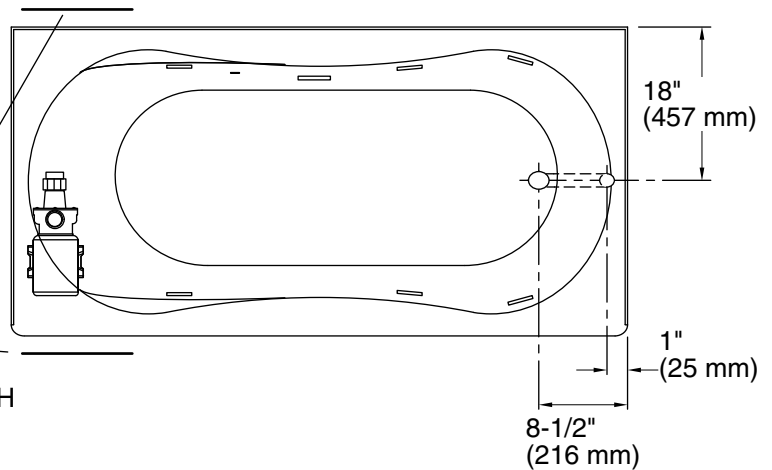

Pump/Control Access
(If Apron Is Not Used)
20" (508 mm) W x 15" (381 mm) H

Required Electrical Service

One dedicated circuit required, protected with Class A Ground-Fault Circuit-Interrupter (GFCI). Outside North America, this device may be known as a Residual Current Device (RCD).

Pump: 120 V, 15 A, 60 Hz

Technical Information

All product dimensions are nominal.

Installation: Three-wall alcove
 Drain location: Right
 Basin area, bottom: 55" x 21" (1397 mm x 533 mm)
 Basin area, top: 65" x 26" (1651 mm x 660 mm)
 Weight: 66 lbs (29.9 kg)
 Minimum floor load: 38 lbs/ft² (185.5 kg/m²)
 Water depth: 15" (381 mm)
 Water capacity: 72 gal (272.5 L)
 Electrical component Pump: 120 V, 7.5 A, 60 Hz rating:
 Pump speed: Single
 Minimum flat for door: 2-5/8" (67 mm)