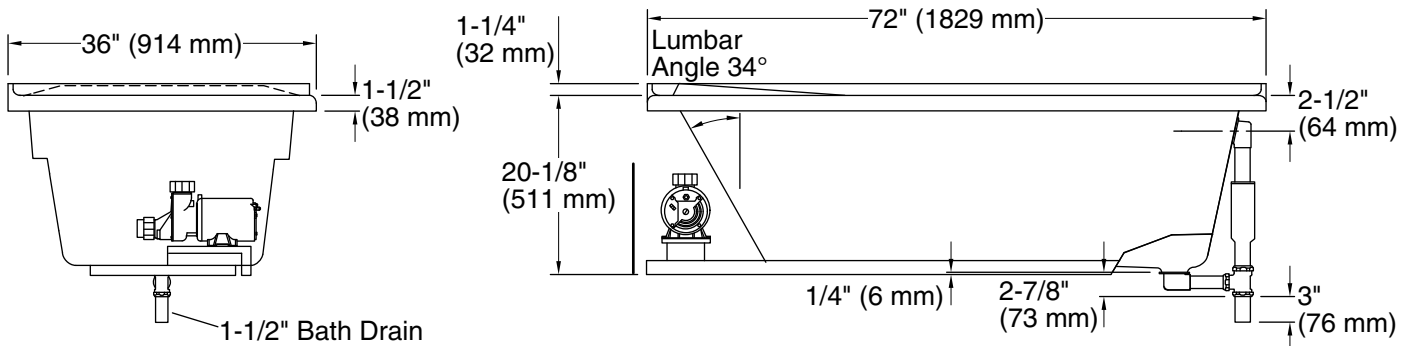

Pump/Control Access
(If Apron Is Not Used)
20" (508 mm) W x 15" (381 mm) H

Required Electrical Service

One dedicated circuit required, protected with Class A Ground-Fault Circuit-Interrupter (GFCI). Outside North America, this device may be known as a Residual Current Device (RCD).

Pump: 120 V, 15 A, 60 Hz

Technical Information

All product dimensions are nominal.

Installation: Three-wall alcove
 Drain location: Right
 Basin area, bottom: 55" x 21" (1397 mm x 533 mm)
 Basin area, top: 65" x 26" (1651 mm x 660 mm)
 Weight: 66 lbs (29.9 kg)
 Minimum floor load: 38 lbs/ft² (185.5 kg/m²)
 Water depth: 15" (381 mm)
 Water capacity: 72 gal (272.5 L)
 Electrical component Pump: 120 V, 7.5 A, 60 Hz rating:
 Pump speed: Single
 Minimum flat for door: 2-5/8" (67 mm)

Notes

Measure your actual product for rough-in details. Install this product according to the installation instructions.

The hot water supply should be 70% of the capacity of the bath or greater. Installations will vary.