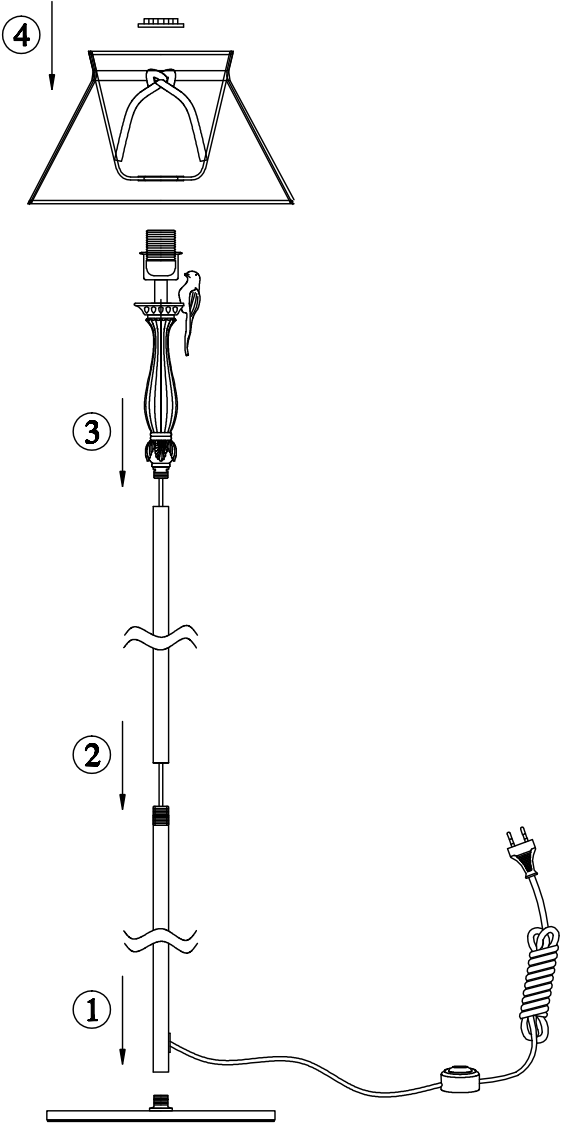

Instruction

Collection: Elegant
Series: Bird
Model: ARM013-22-W
Mobile

I – Mobile

1 x E27 (40w)

MAYTONI
DECORATIVE LIGHTING
www.maytoni.de