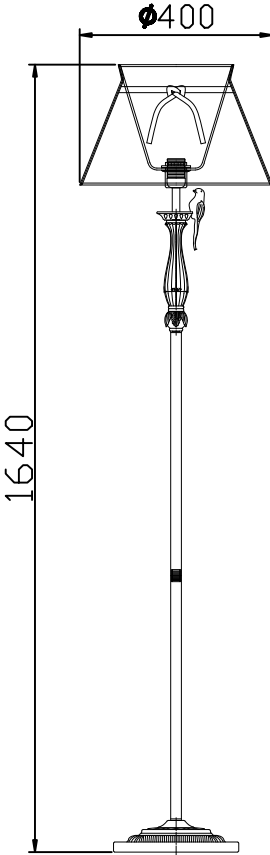

Instruction

Collection: Elegant
Series: Bird
Model: ARM013-22-W
Mobile

I – Mobile

1 x E27 (40w)

MAYTONI
DECORATIVE LIGHTING
www.maytoni.de