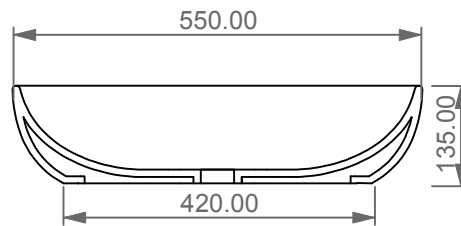

Lavabo Easy ovale bordo fino, cm 55.  
Easy Washbasin Oval cm 55 thin edge.

FRONT

LEFT

SECTION

TOP

Designation	
Lavabo Easy ovale bordo fino, cm 55. Easy Washbasin Oval cm 55 thin edge.	
Scale 1:10	
cod. EALAVOV55	<p>This drawing including the respected data may neither be duplicated nor modified nor altered without the consent of GSG Ceramic Design. The use of the data/technical drawings take place at users own risk and under exclusion of any liability of GSG Ceramic Design. The dimensions are not binding; products are subject to changes. Measurement shown may be subjected to small variations or are indicative.</p>

Guida all'installazione dei lavabi d'appoggio centro-piano.

Serie: EASY - ZENITH - LIKE - TOUCH - BOX - TIME - RING - FLUT

*Installation guide for free standing countertop washbasins.*

*Series: EASY - ZENITH - LIKE - TOUCH - BOX - TIME - RING - FLUT*