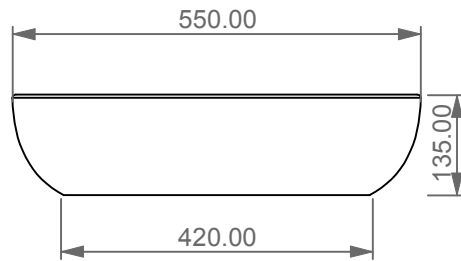

Lavabo Easy ovale bordo fino, cm 55.  
Easy Washbasin Oval cm 55 thin edge.

FRONT

LEFT

SECTION

TOP

Designation	
Lavabo Easy ovale bordo fino, cm 55. Easy Washbasin Oval cm 55 thin edge.	
Scale 1:10	
cod. EALAVOV55	<p>This drawing including the respected data may neither be duplicated nor modified nor altered without the consent of GSG Ceramic Design. The use of the data/technical drawings take place at users own risk and under exclusion of any liability of GSG Ceramic Design. The dimensions are not binding; products are subject to changes. Measurement shown may be subjected to small variations or are indicative.</p>

Guida all'installazione dei lavabi d'appoggio centro-piano.

Serie: EASY - ZENITH - LIKE - TOUCH - BOX - TIME - RING - FLUT

*Installation guide for free standing countertop washbasins.*

*Series: EASY - ZENITH - LIKE - TOUCH - BOX - TIME - RING - FLUT*