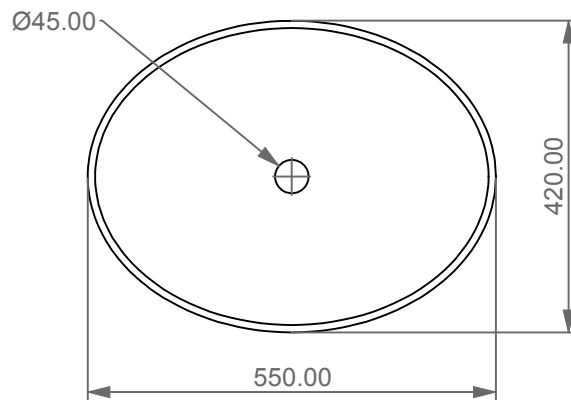

Lavabo Easy ovale bordo fino, cm 55.  
Easy Washbasin Oval cm 55 thin edge.

FRONT

LEFT

SECTION

TOP

Designation	
Lavabo Easy ovale bordo fino, cm 55. Easy Washbasin Oval cm 55 thin edge.	
Scale 1:10	
cod. EALAVOV55	<p>This drawing including the respected data may neither be duplicated nor modified nor altered without the consent of GSG Ceramic Design. The use of the data/technical drawings take place at users own risk and under exclusion of any liability of GSG Ceramic Design. The dimensions are not binding; products are subject to changes. Measurement shown may be subjected to small variations or are indicative.</p>

Guida all'installazione dei lavabi d'appoggio centro-piano.

Serie: EASY - ZENITH - LIKE - TOUCH - BOX - TIME - RING - FLUT

*Installation guide for free standing countertop washbasins.*

*Series: EASY - ZENITH - LIKE - TOUCH - BOX - TIME - RING - FLUT*