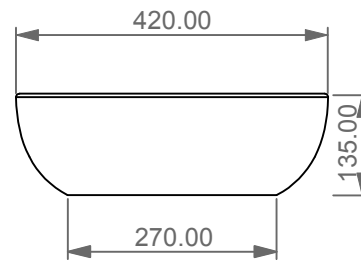

Lavabo Easy ovale bordo fino, cm 55.  
Easy Washbasin Oval cm 55 thin edge.

FRONT

LEFT

SECTION

TOP

Designation	
Lavabo Easy ovale bordo fino, cm 55. Easy Washbasin Oval cm 55 thin edge.	
Scale 1:10	
cod. EALAVOV55	<p>This drawing including the respected data may neither be duplicated nor modified nor altered without the consent of GSG Ceramic Design. The use of the data/technical drawings take place at users own risk and under exclusion of any liability of GSG Ceramic Design. The dimensions are not binding; products are subject to changes. Measurement shown may be subjected to small variations or are indicative.</p>

Guida all'installazione dei lavabi d'appoggio centro-piano.

Serie: EASY - ZENITH - LIKE - TOUCH - BOX - TIME - RING - FLUT

*Installation guide for free standing countertop washbasins.*

*Series: EASY - ZENITH - LIKE - TOUCH - BOX - TIME - RING - FLUT*